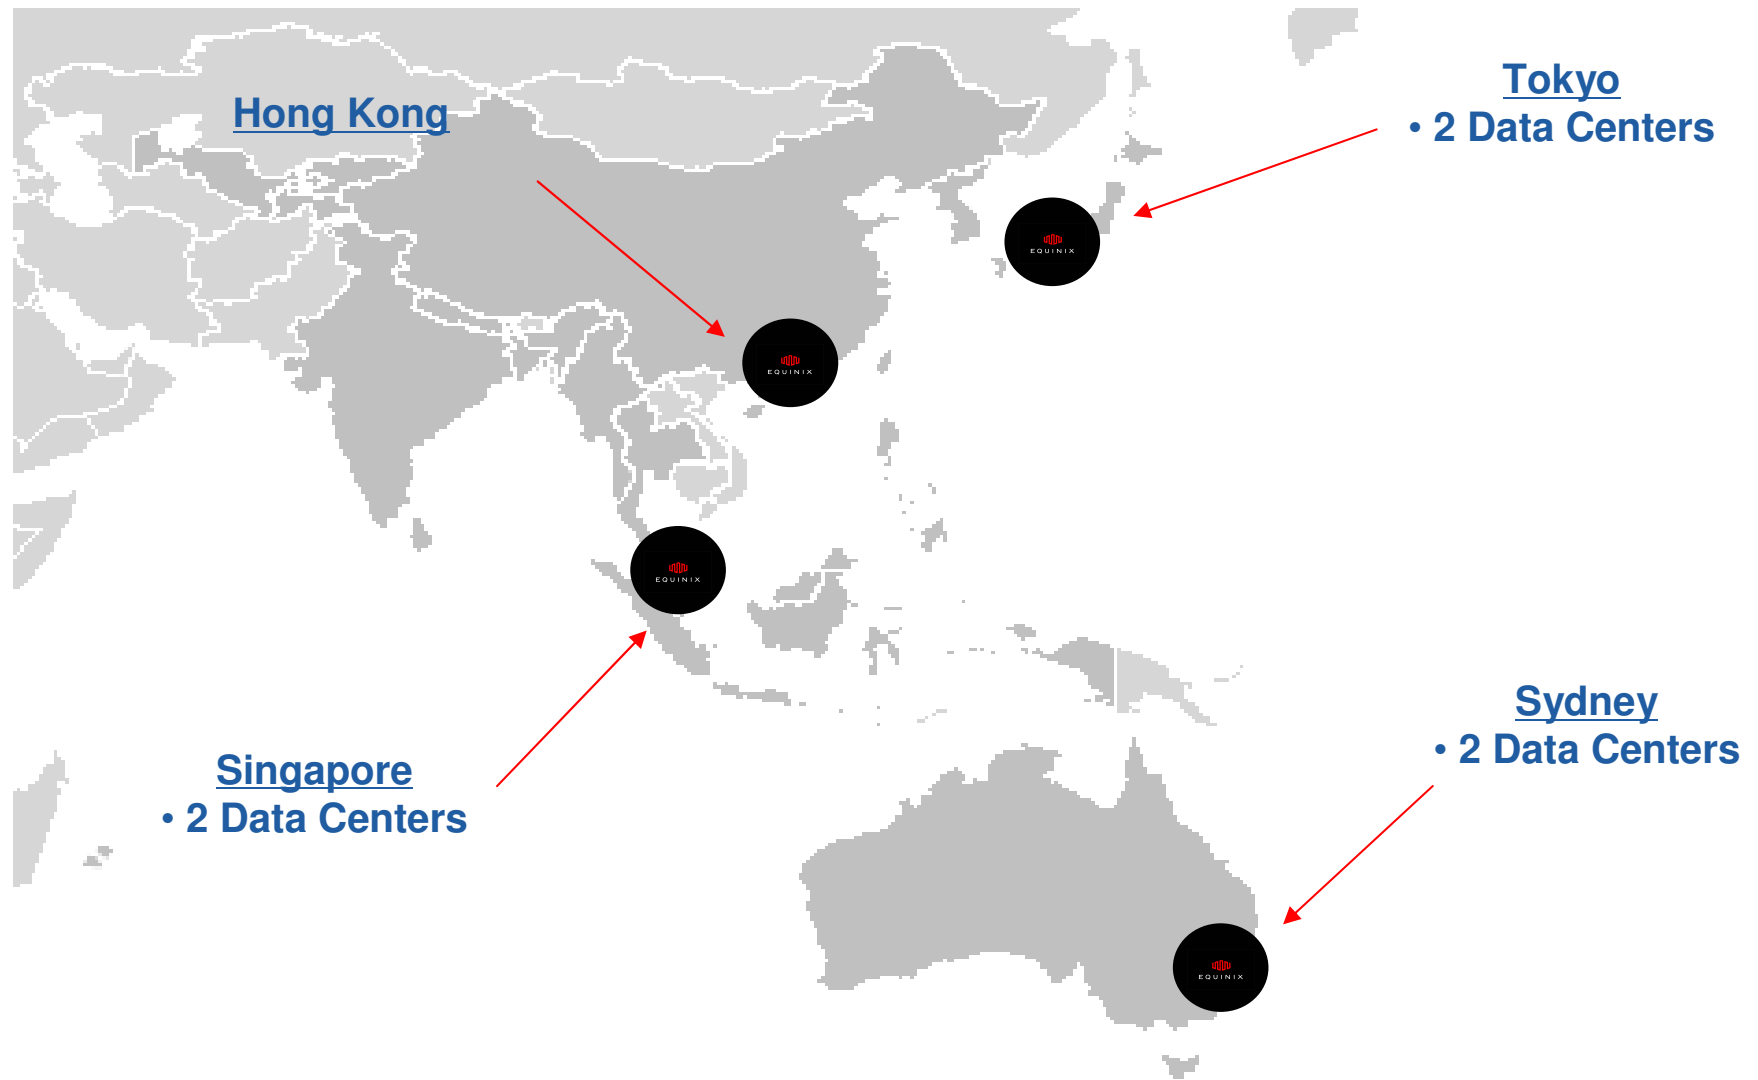

EQUINIX

Equinix IX Updates

SANOG 14
23rd July 2009

Horatio Chan

Equinix Global Data Center Footprint

Global portfolio of 42 data centers in 18 markets and 10 countries across U.S., Europe and Asia enable us to offer a consistent global service to key multi-national customers

- Over 2 million square feet of net sellable colocation space
- Only service provider with a presence in all the top 10 global financial centers

Equinix AP – IX Locations

Equinix AP – IX Platform

- 10G Switching Platform
 - Foundry MLX
 - Redundant Switching Blades, Power and Management Blades
 - Flexible Bilateral VLAN setup
 - Non-mandatory MLPE route-servers
 - IPv6 Enabled (2001:DE8:7::/64)
 - BGP community based routing control
- MLPE Peering Platform
 - 2 route servers per location
 - AU: AS17819, HK: AS 24115, JP: AS24121, SG: AS9989

Equinix AP – Metro Connectivity Platform

Infinera DWDM

Foundry MLX

IX Updates

AP Exchange Port Sold

AP Traffic Update

34G Peak, 3.3x traffic volume in 1 year

Equinix Exchange in Tokyo

©2008 Google - 地図データ ©2008 ZENRIN - 利用規約

Tokyo Traffic Update

26G Peak, 3.7x traffic volume in 1 year

Equinix Exchange in Singapore

Singapore Traffic Update

5.5G Peak, 2.2x traffic volume in 1 year

Equinix Exchange in Hong Kong