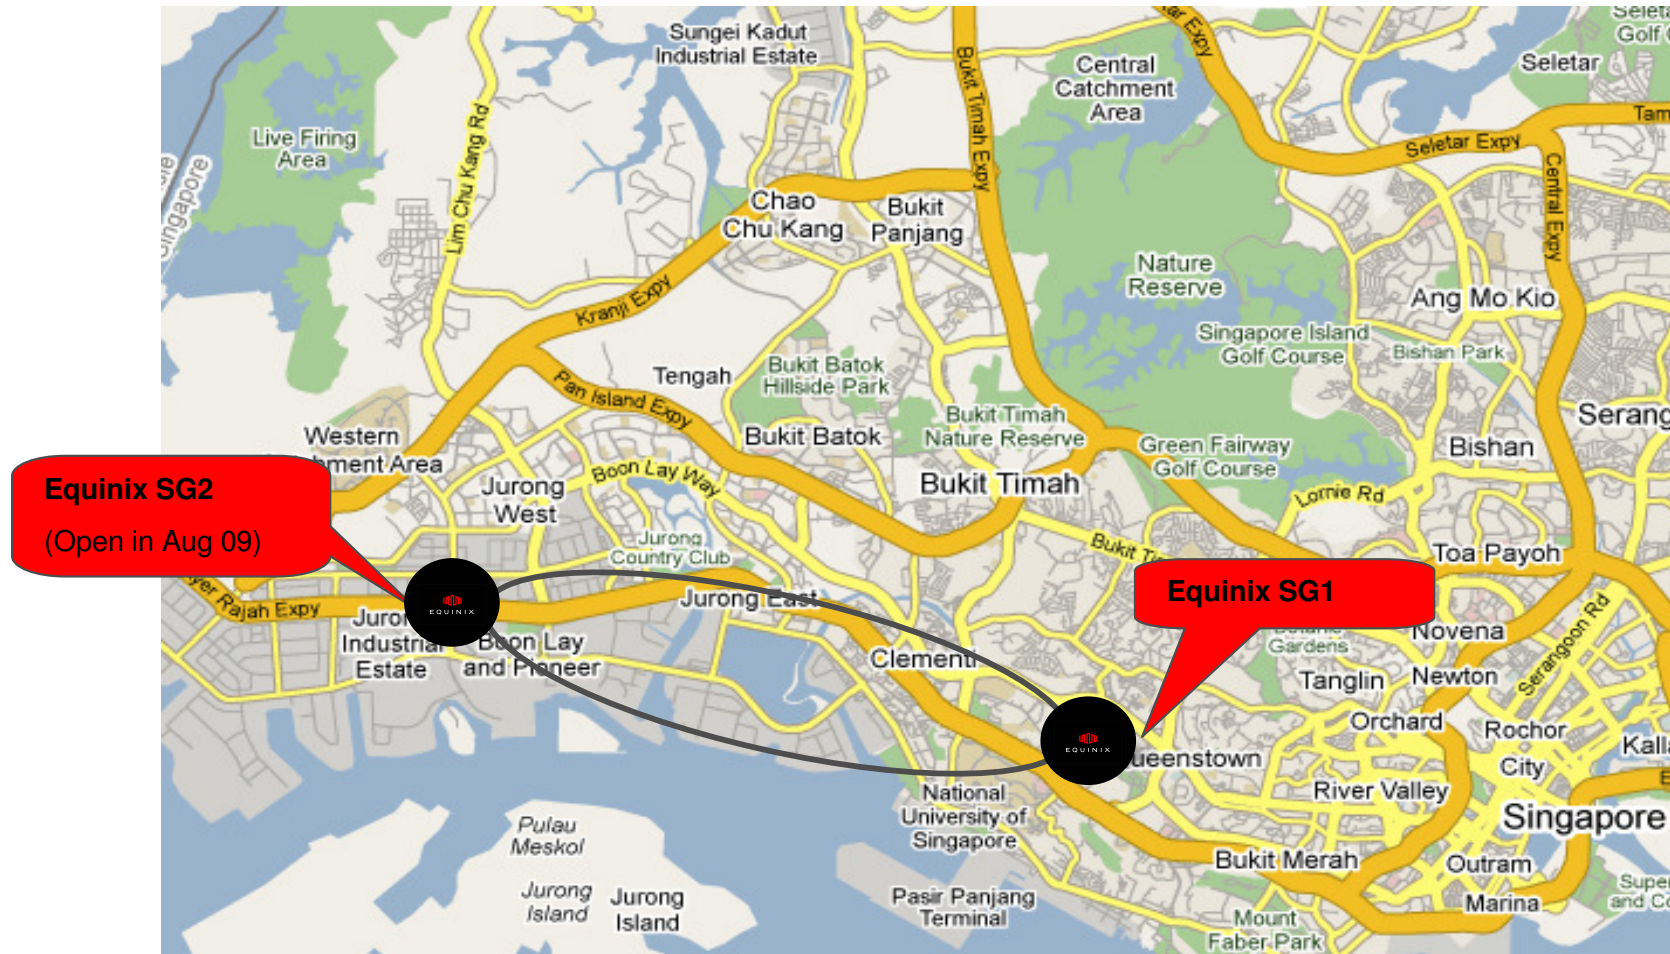

Equinix AP – Metro Connectivity Platform

Infinera DWDM

Foundry MLX

IX Updates

AP Exchange Port Sold

AP Traffic Update

34G Peak, 3.3x traffic volume in 1 year

Equinix Exchange in Tokyo

©2008 Google - 地図データ ©2008 ZENRIN - 利用規約

Tokyo Traffic Update

26G Peak, 3.7x traffic volume in 1 year

Equinix Exchange in Singapore

Singapore Traffic Update

5.5G Peak, 2.2x traffic volume in 1 year

Equinix Exchange in Hong Kong