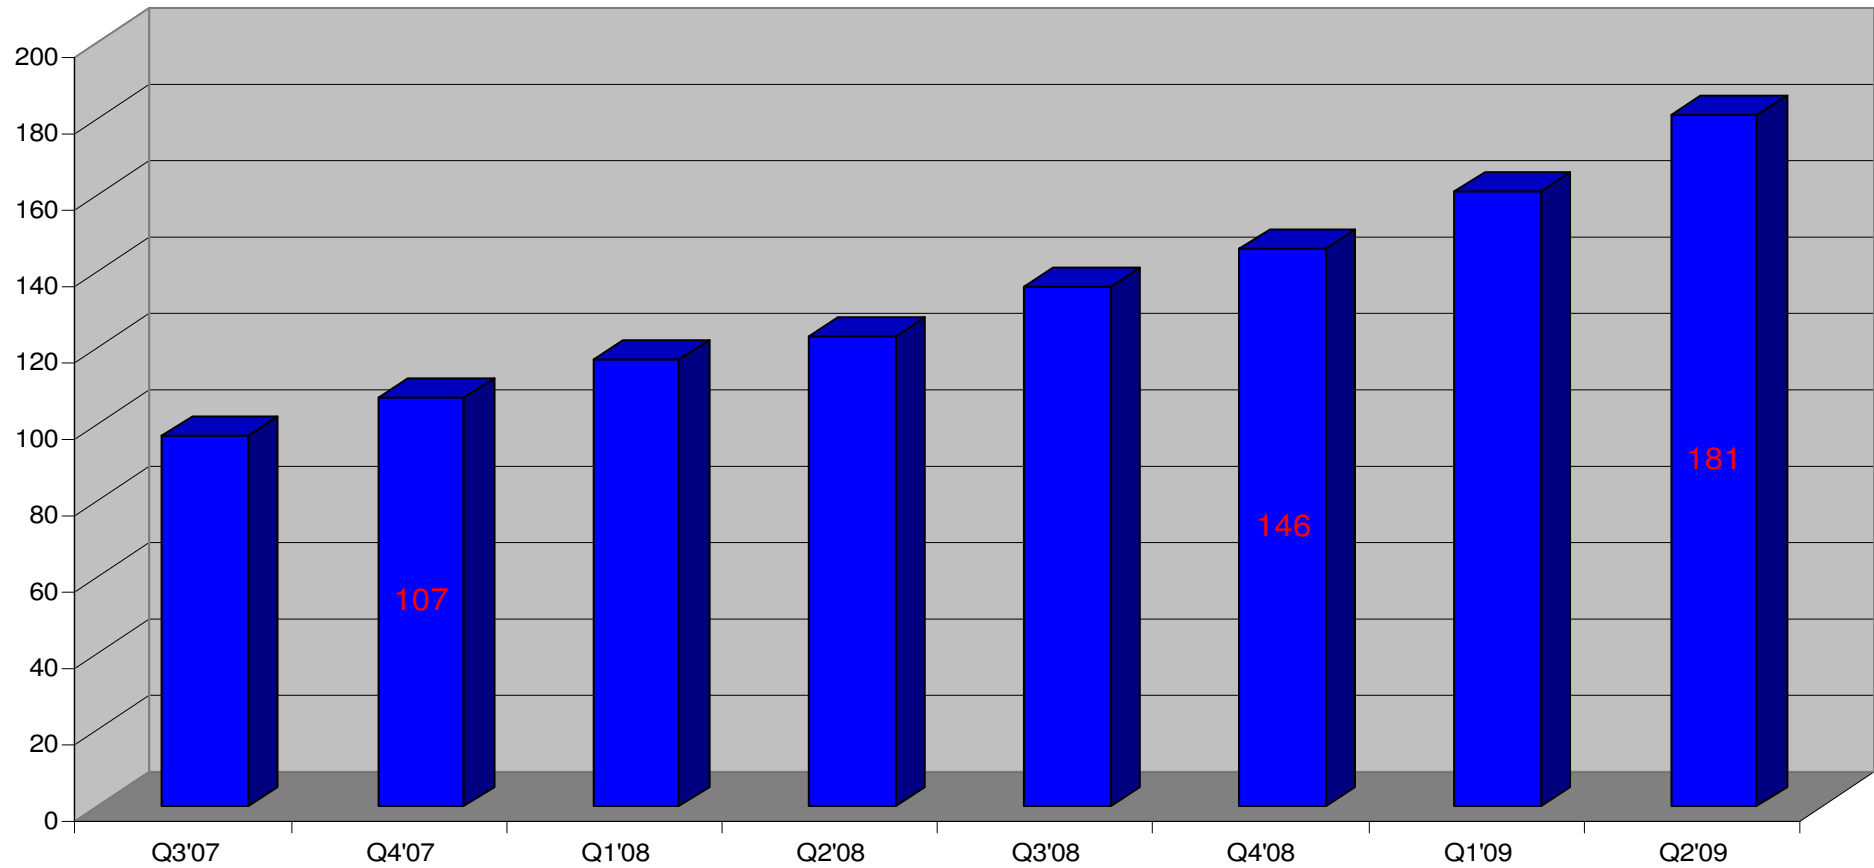

AP Exchange Port Sold