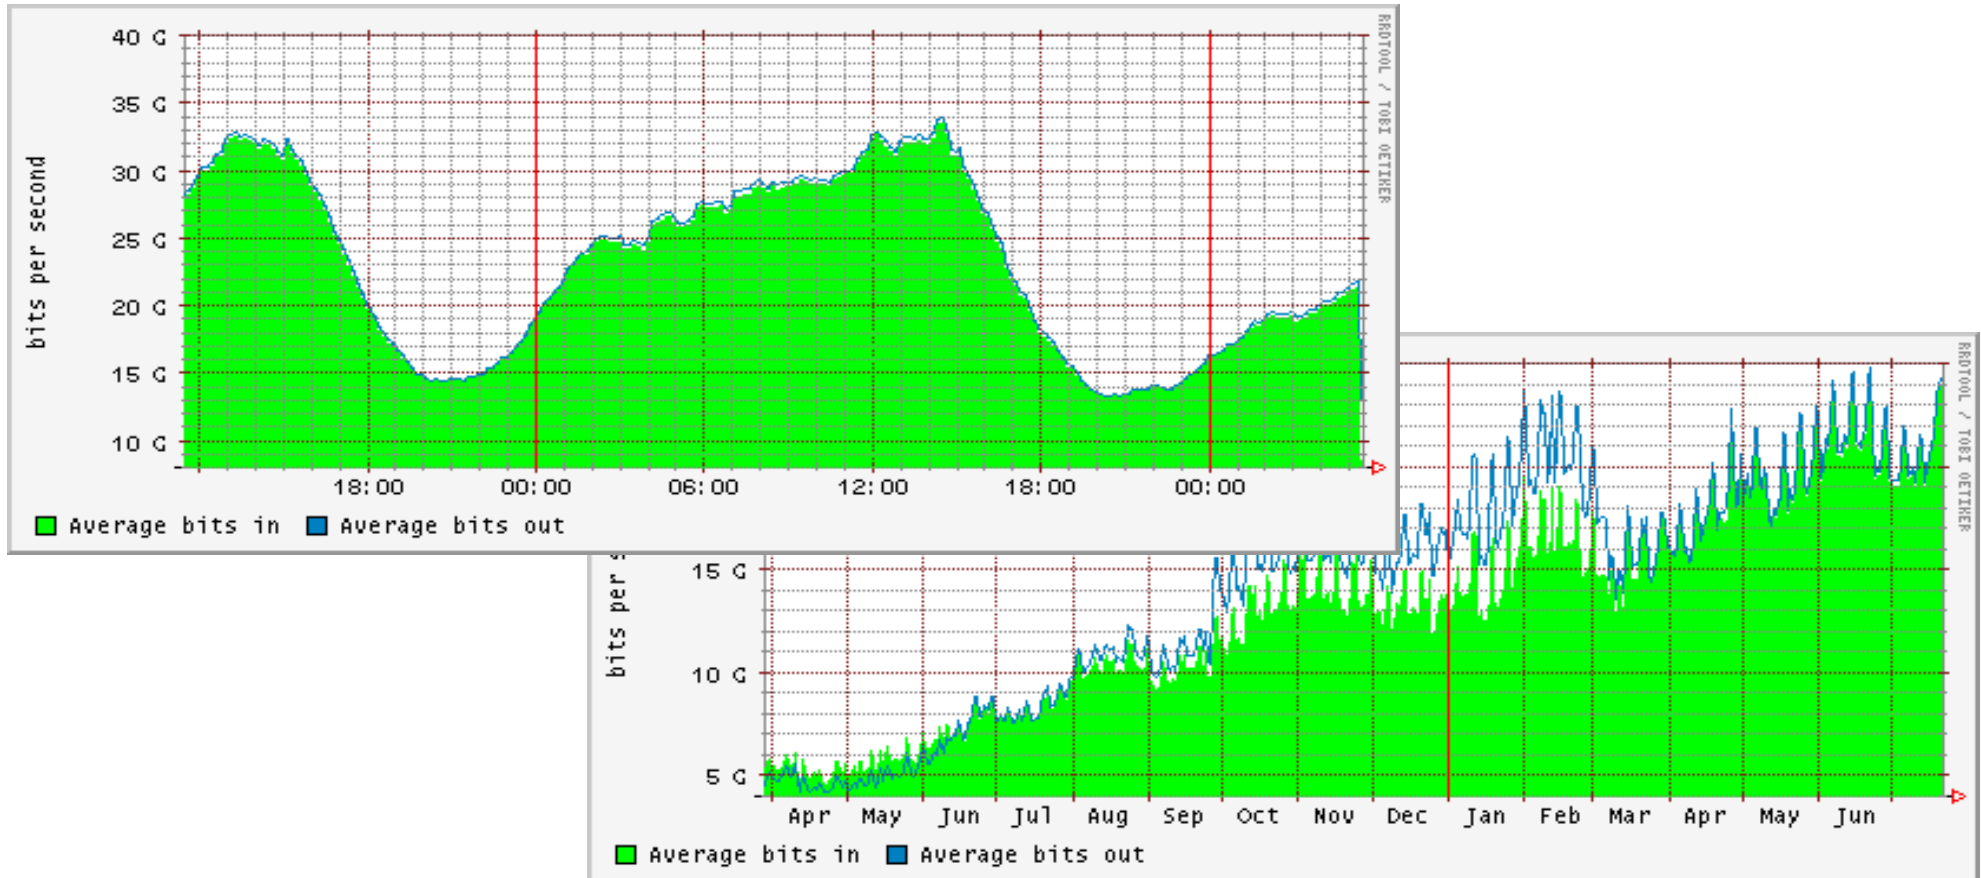

AP Traffic Update

34G Peak, 3.3x traffic volume in 1 year