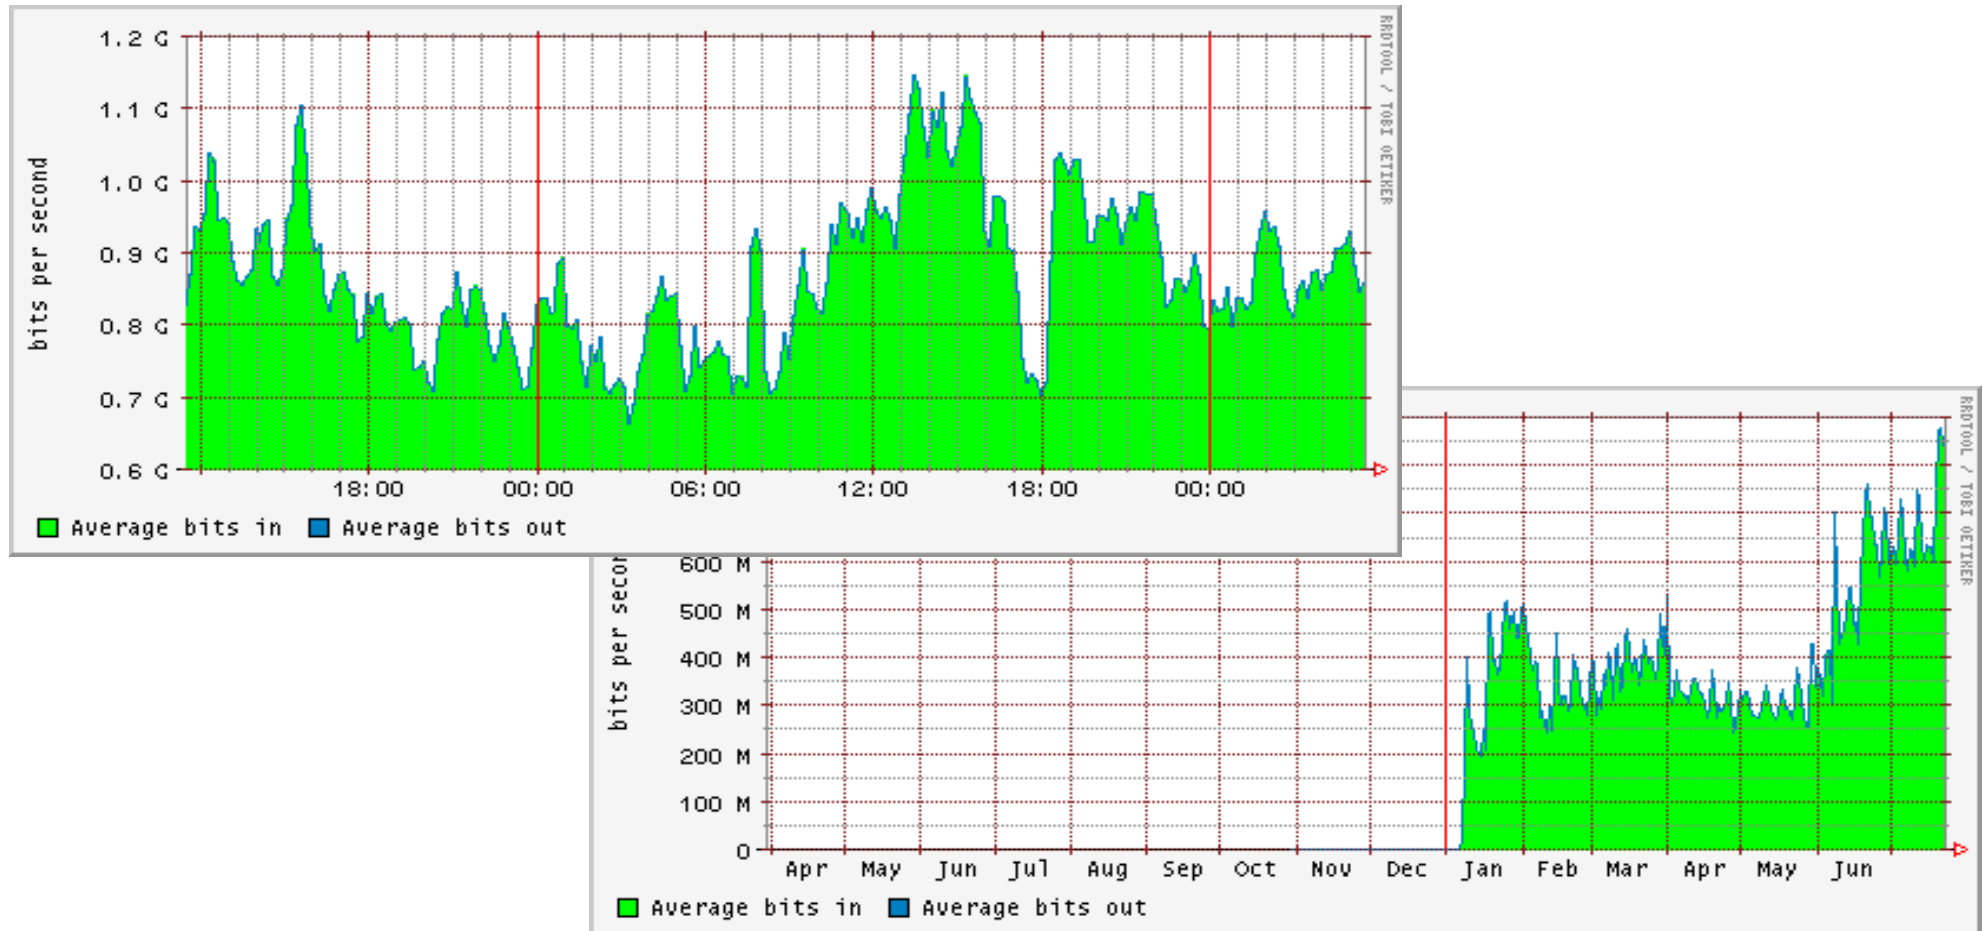

©2008 Google - 地図データ ©2008 ZENRIN - 利用規約

Tokyo Traffic Update

26G Peak, 3.7x traffic volume in 1 year

Equinix Exchange in Singapore

Singapore Traffic Update

5.5G Peak, 2.2x traffic volume in 1 year

Equinix Exchange in Hong Kong

Hong Kong Traffic Update

1.1G Peak

Sydney Traffic Update

2.5G Peak, 8x traffic volume in 1 year

Global Traffic Update

360Gbps Peak, 1.5x traffic volume in 1 year

Exchange Operations

How can we help grow traffic?