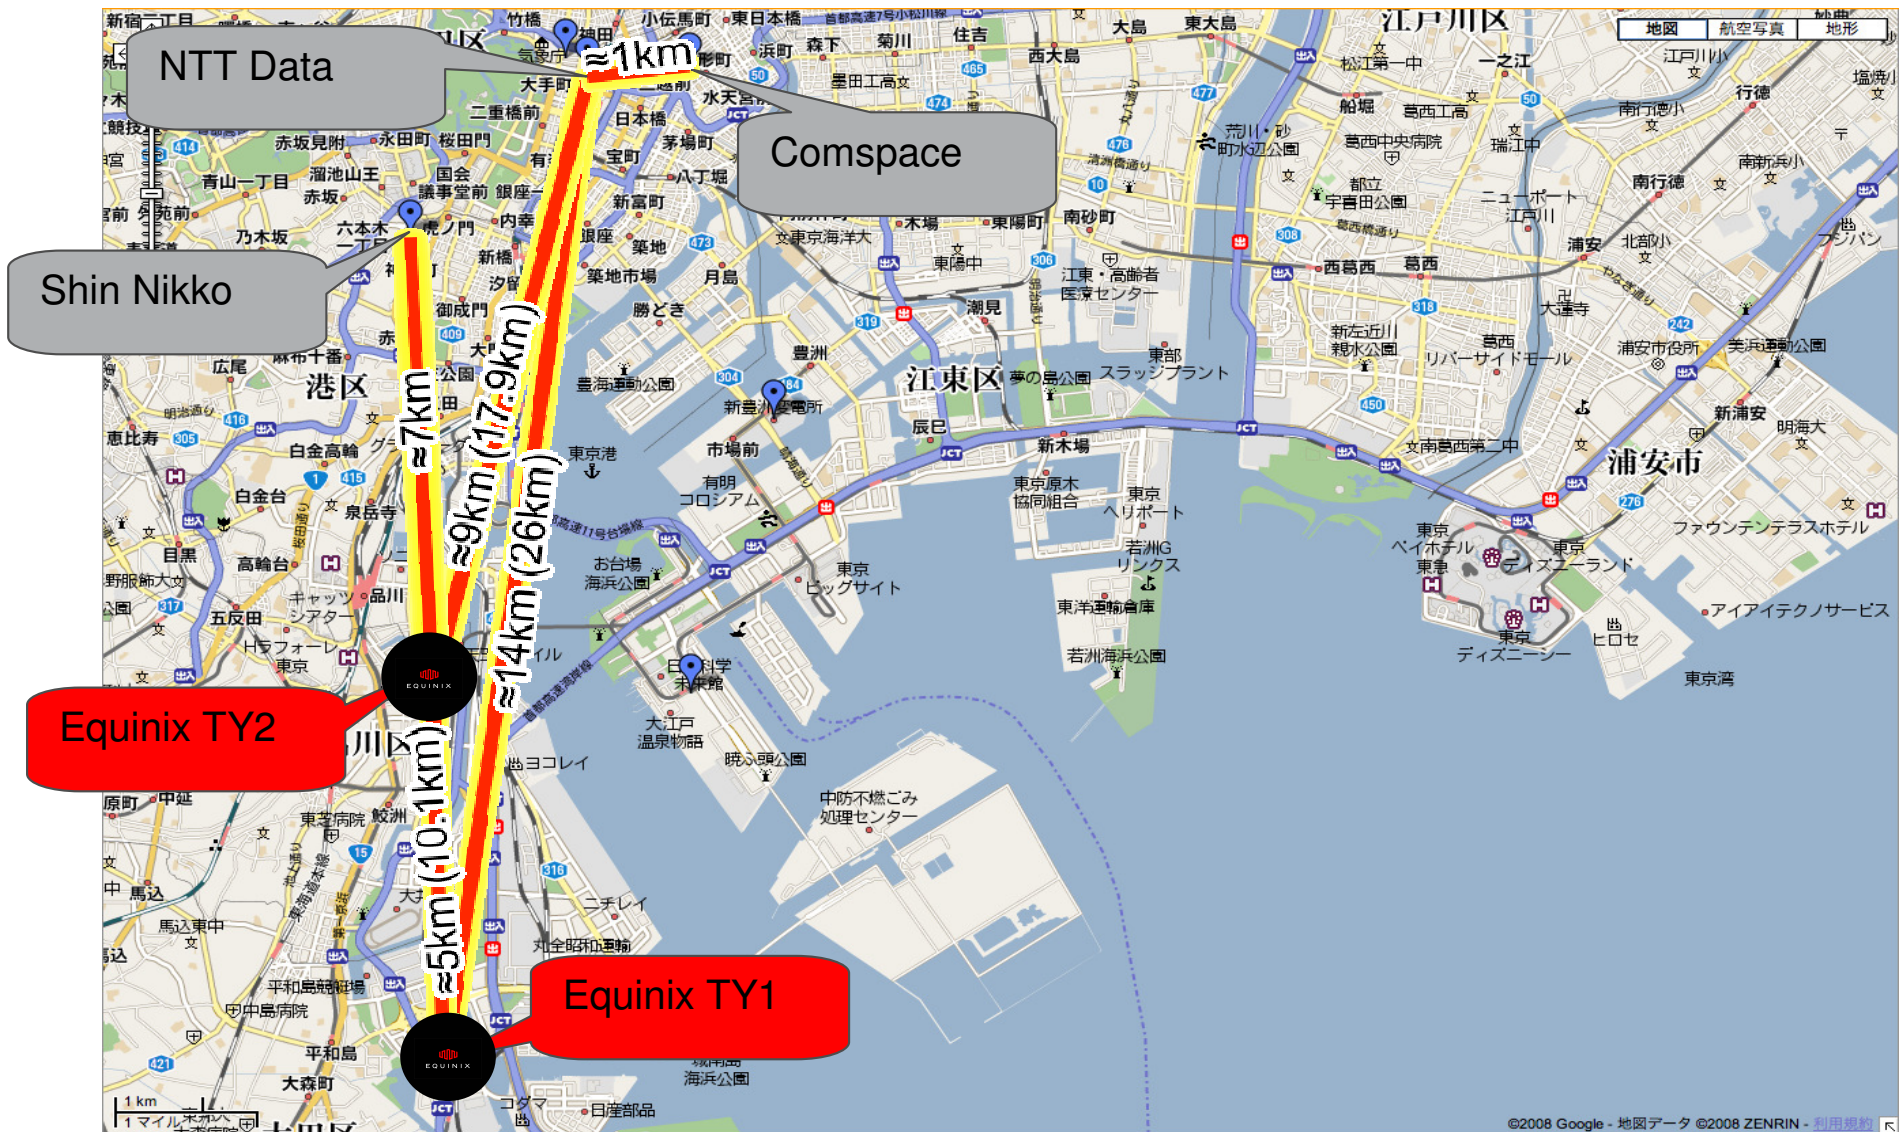

Equinix AP – Metro Connectivity Platform

Infinera DWDM

Foundry MLX

IX Updates

AP Exchange Port Sold

AP Traffic Update

34G Peak, 3.3x traffic volume in 1 year

Equinix Exchange in Tokyo

©2008 Google - 地図データ ©2008 ZENRIN - 利用規約

Tokyo Traffic Update

26G Peak, 3.7x traffic volume in 1 year

Equinix Exchange in Singapore

Singapore Traffic Update

5.5G Peak, 2.2x traffic volume in 1 year

Equinix Exchange in Hong Kong