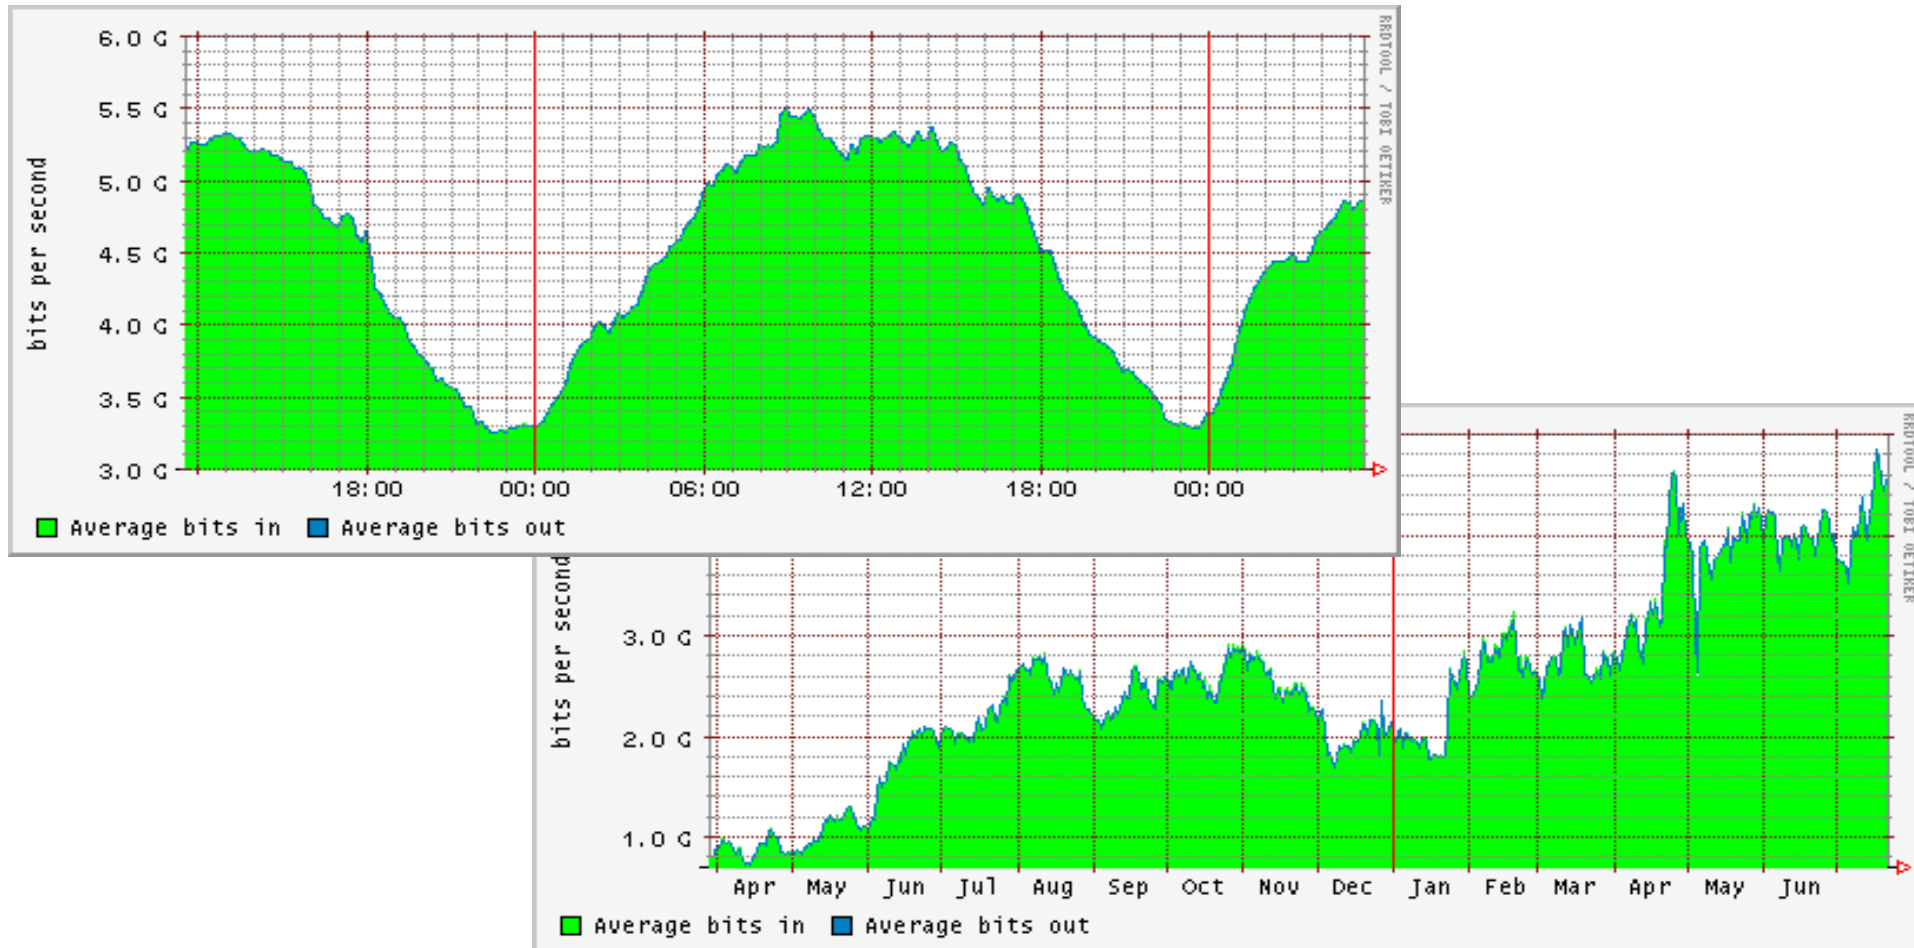

©2008 Google - 地図データ ©2008 ZENRIN - 利用規約

Tokyo Traffic Update

26G Peak, 3.7x traffic volume in 1 year

Equinix Exchange in Singapore

Singapore Traffic Update

5.5G Peak, 2.2x traffic volume in 1 year

Equinix Exchange in Hong Kong

Hong Kong Traffic Update

1.1G Peak

Sydney Traffic Update

2.5G Peak, 8x traffic volume in 1 year

Global Traffic Update

360Gbps Peak, 1.5x traffic volume in 1 year

Exchange Operations

How can we help grow traffic?