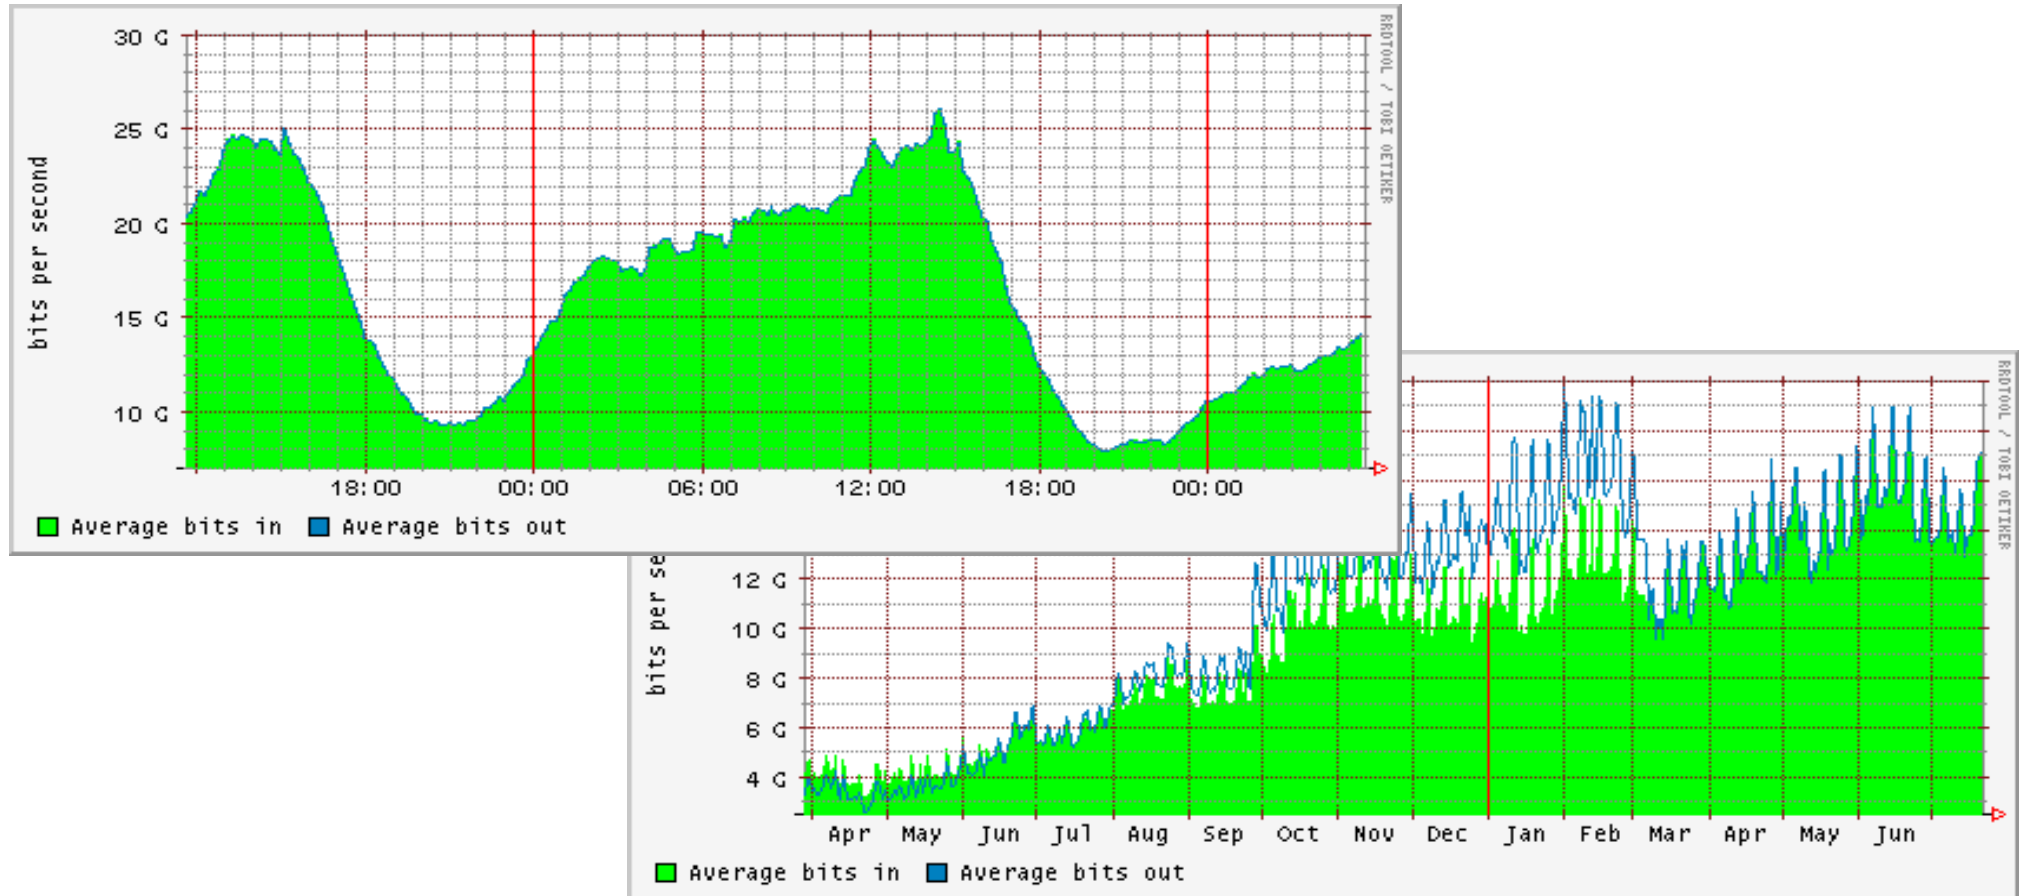

©2008 Google - 地図データ ©2008 ZENRIN - 利用規約

Tokyo Traffic Update

26G Peak, 3.7x traffic volume in 1 year

Equinix Exchange in Singapore

Singapore Traffic Update

5.5G Peak, 2.2x traffic volume in 1 year

Equinix Exchange in Hong Kong

Hong Kong Traffic Update

1.1G Peak

Sydney Traffic Update

2.5G Peak, 8x traffic volume in 1 year

Global Traffic Update

360Gbps Peak, 1.5x traffic volume in 1 year

Exchange Operations

How can we help grow traffic?