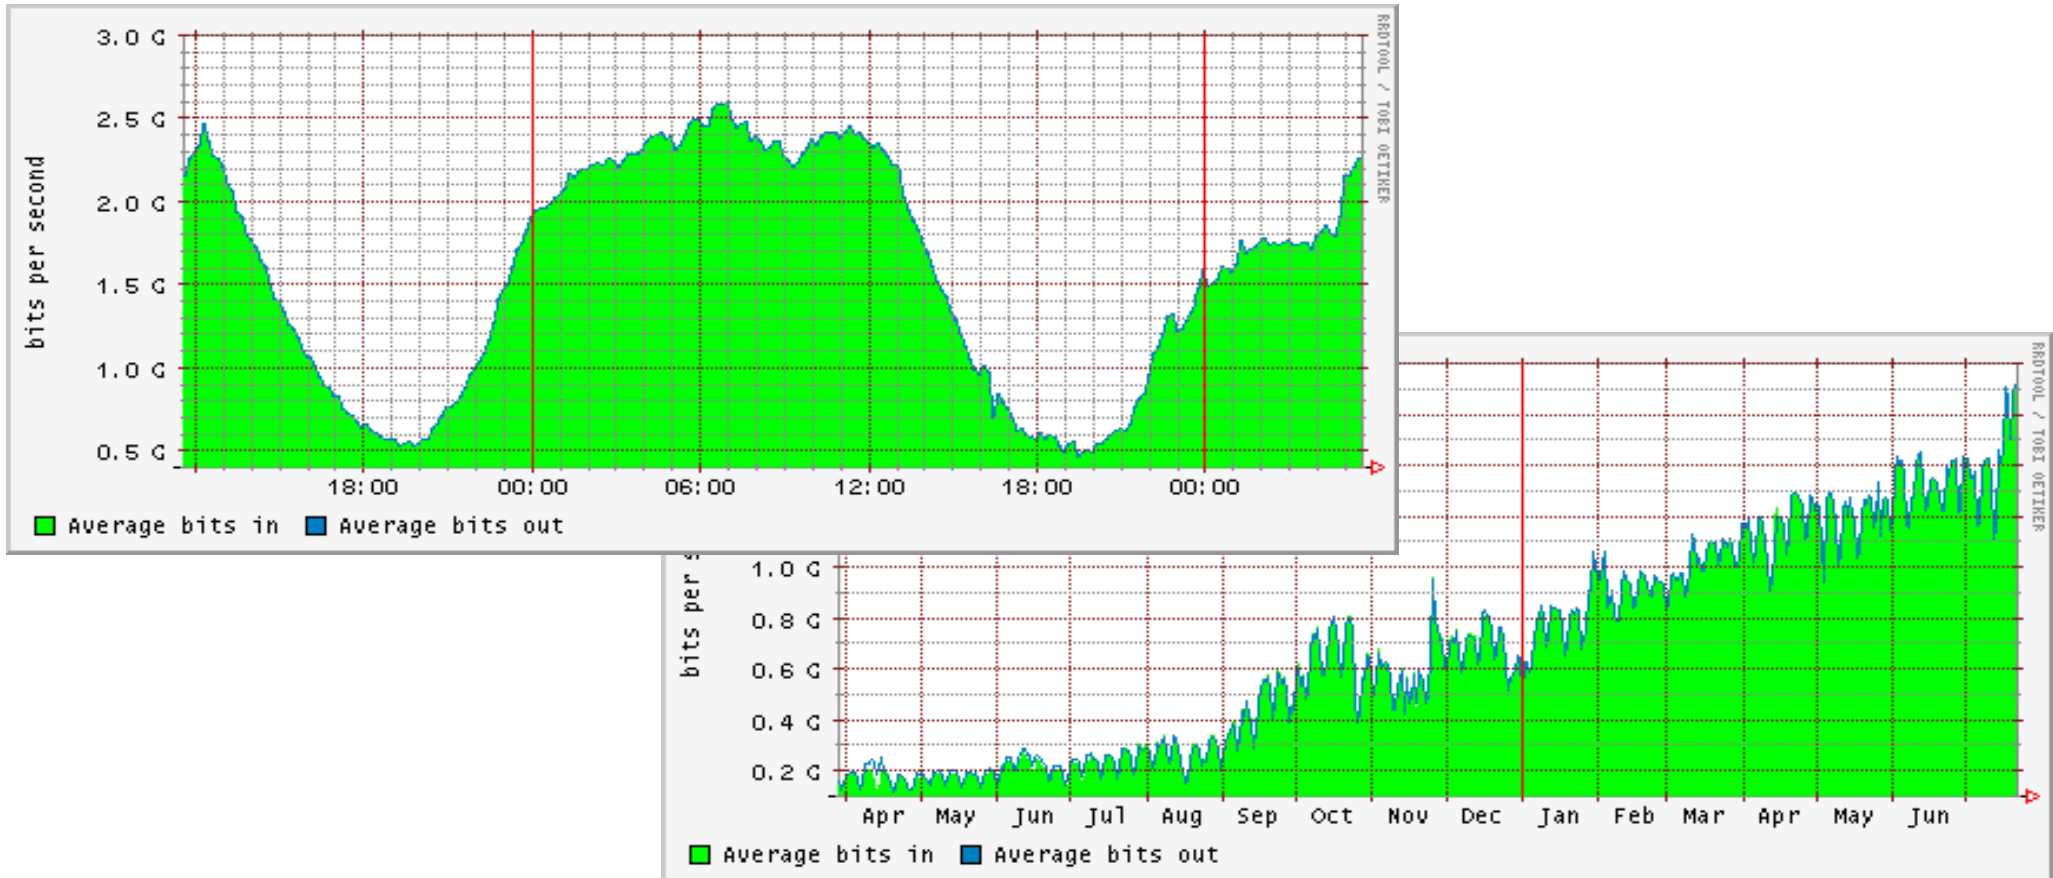

©2008 Google - 地図データ ©2008 ZENRIN - 利用規約

Tokyo Traffic Update

26G Peak, 3.7x traffic volume in 1 year

Equinix Exchange in Singapore

Singapore Traffic Update

5.5G Peak, 2.2x traffic volume in 1 year

Equinix Exchange in Hong Kong

Hong Kong Traffic Update

1.1G Peak

Sydney Traffic Update

2.5G Peak, 8x traffic volume in 1 year

Global Traffic Update

360Gbps Peak, 1.5x traffic volume in 1 year

Exchange Operations

How can we help grow traffic?