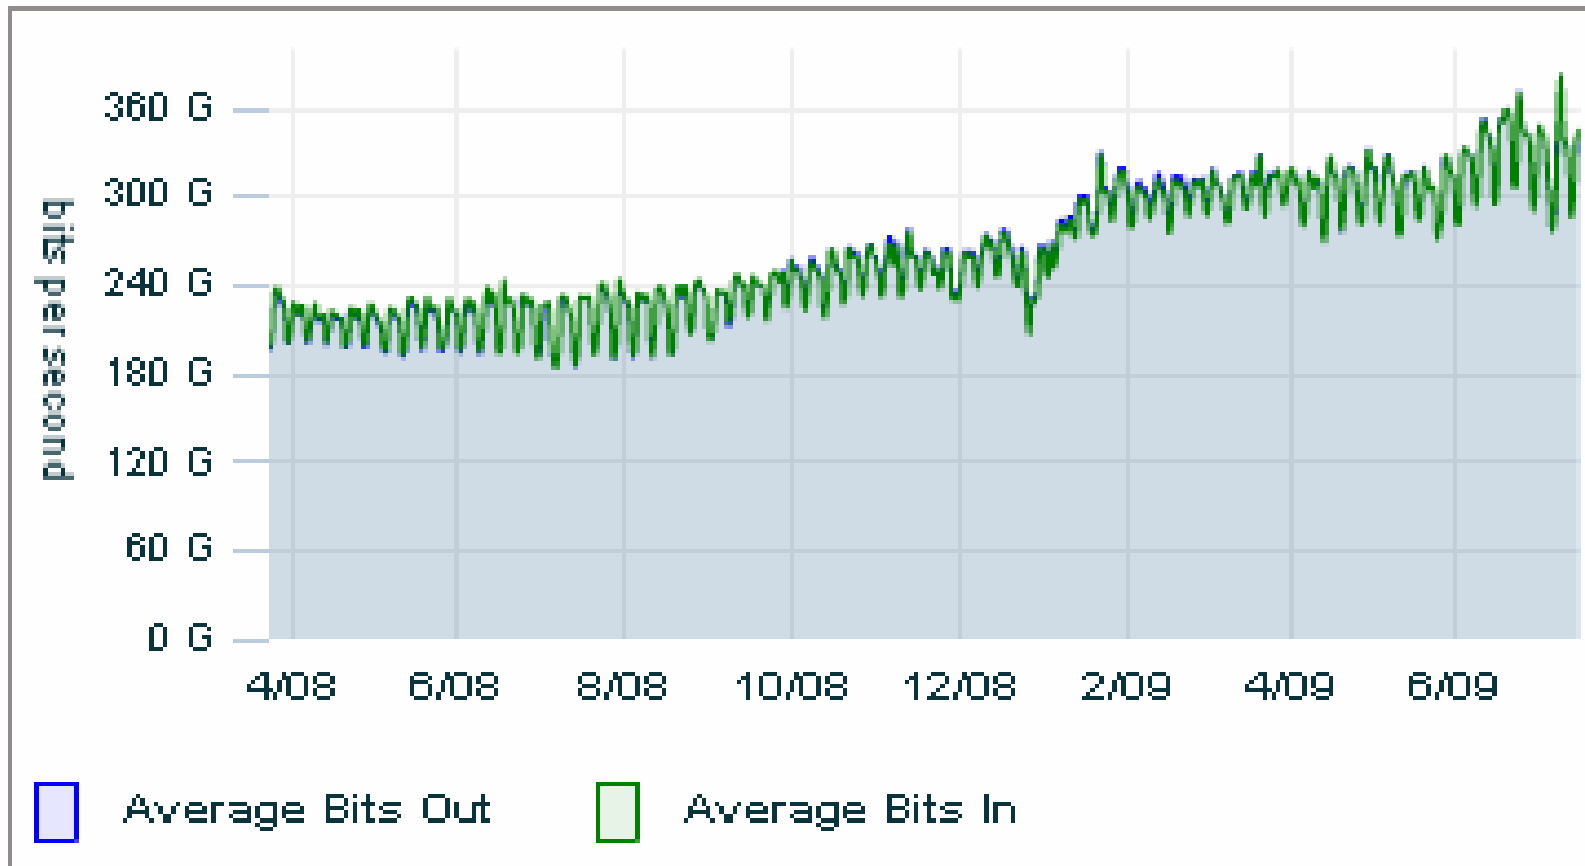

Hong Kong Traffic Update

1.1G Peak

Sydney Traffic Update

2.5G Peak, 8x traffic volume in 1 year

Global Traffic Update

360Gbps Peak, 1.5x traffic volume in 1 year

Exchange Operations

How can we help grow traffic?