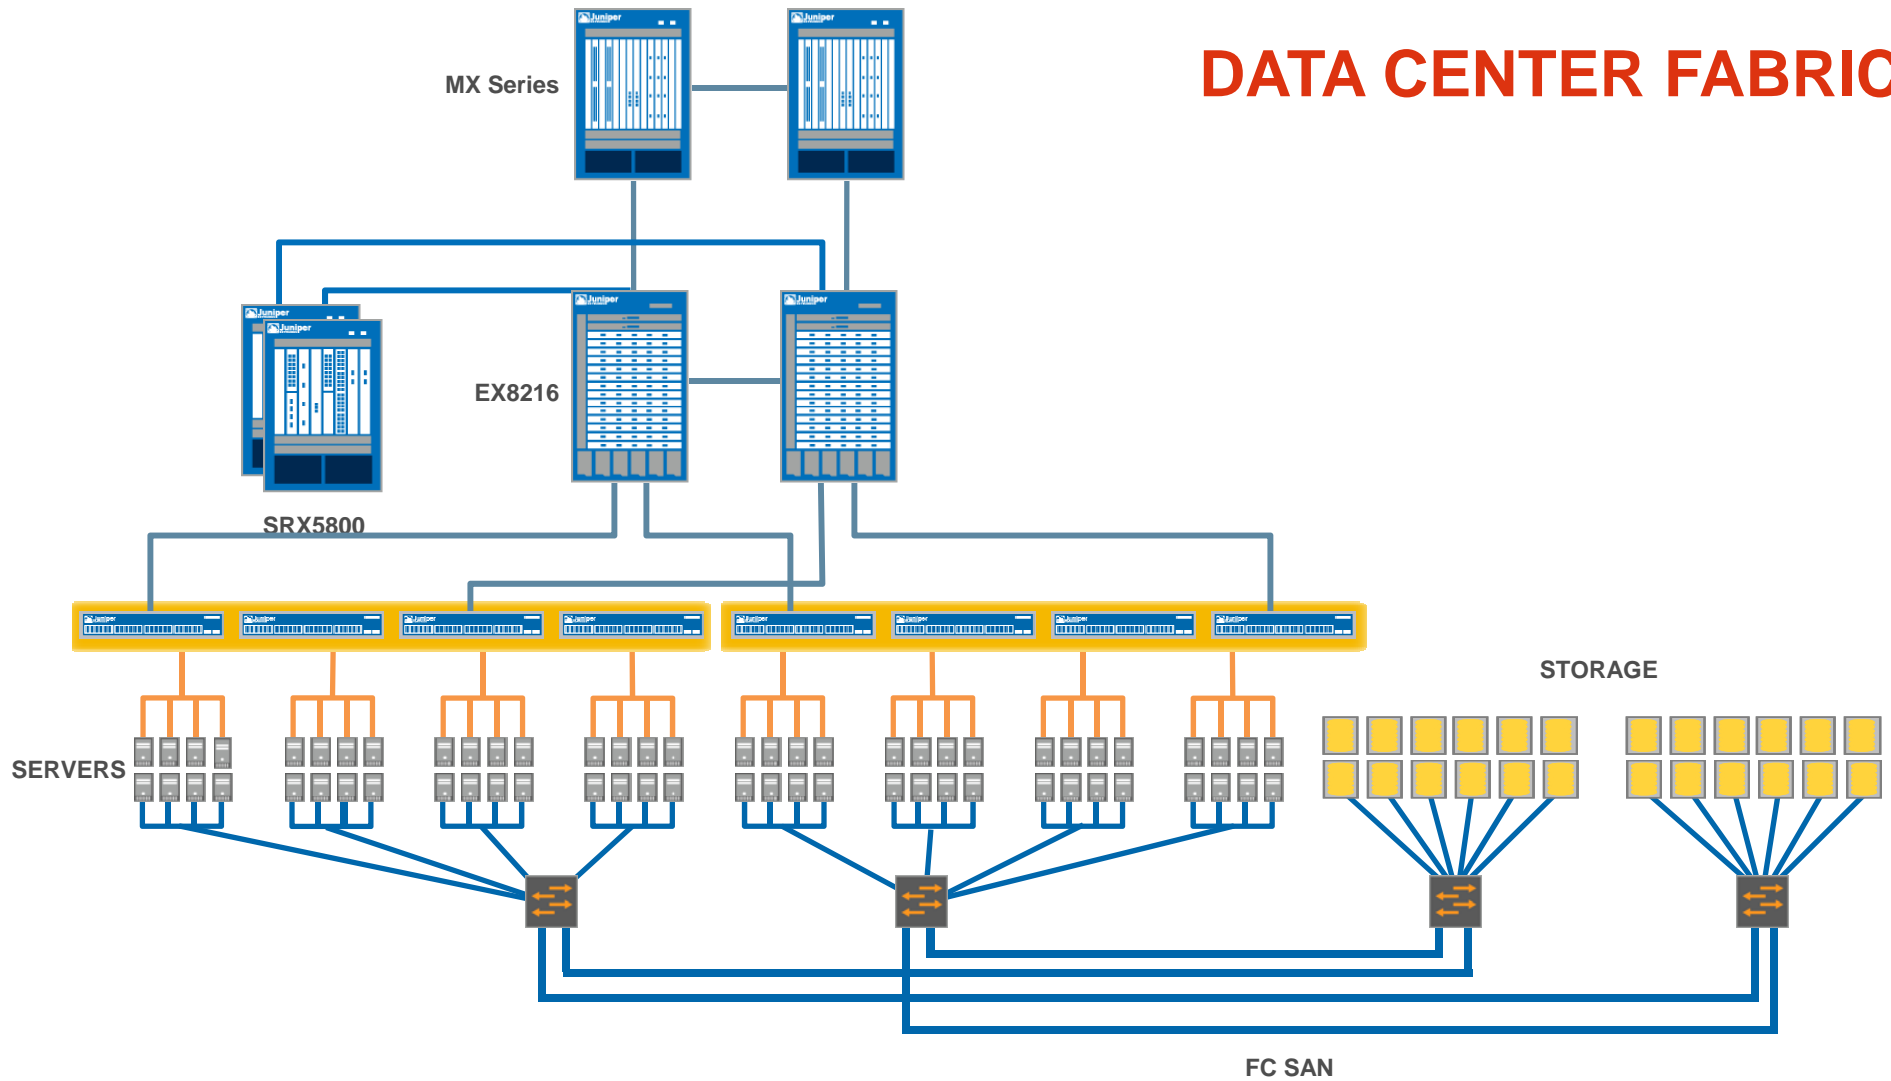

SIMPLIFY – JUNIPER’S VISION

DATA CENTER FABRIC