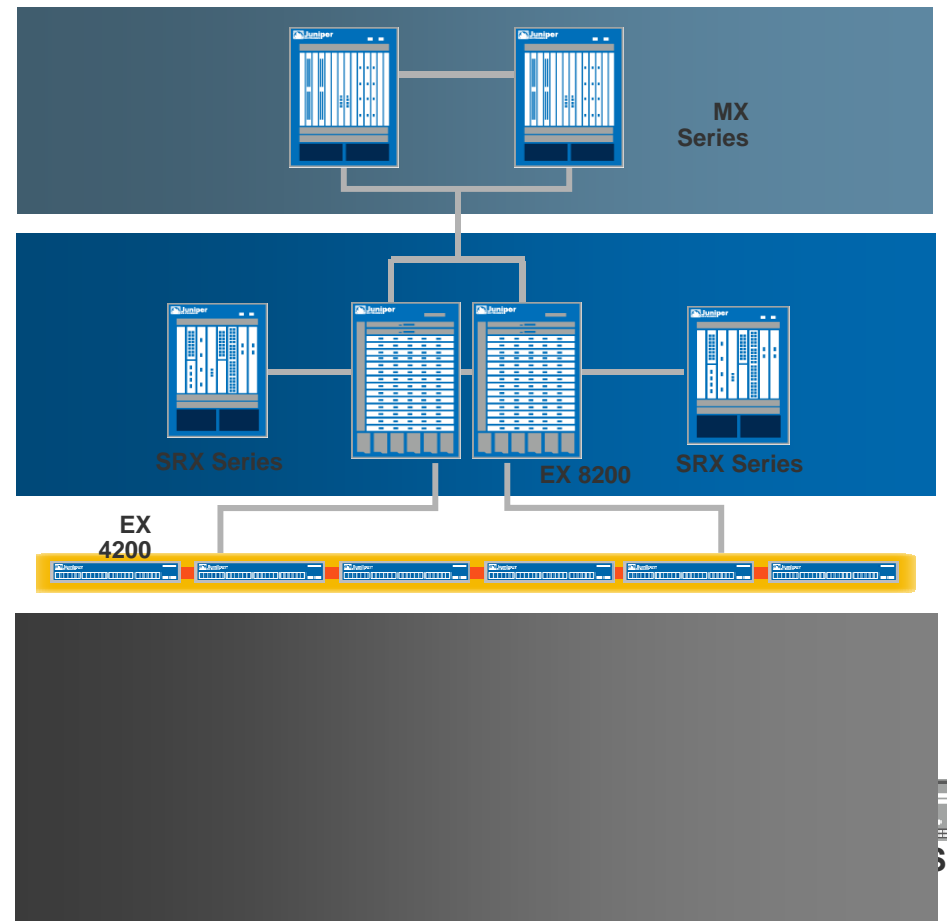

THE DATA CENTER NETWORK

CLOUD MODEL: ACCESS SERVICES ON-DEMAND ...

... FROM TRANSPARENTLY ABSTRACTED RESOURCES ...

... ACROSS AN ARBITRARILY LARGE CUSTOMER SET

PARTITIONING: HOW POLICIES STRUCTURE CAPACITY ...

VLANs

... AND DELIVER APPROPRIATE SERVICES AT SCALE

VLANs

Zones

VPNs

SECURE

THE DATA CENTER NETWORK

NEW APPLICATION DESIGNS DEMAND NEW ARCHITECTURES

Traditional DC Architectures and Security Layering

Next Generation Virtualized DC Architecture

FLOW TYPES IN THE NEW CLOUD INFRASTRUCTURE

SOLUTIONS TO SECURE THE FLOWS

DIFFERENCES IN POSITION: A HIERARCHY OF CLOUDS