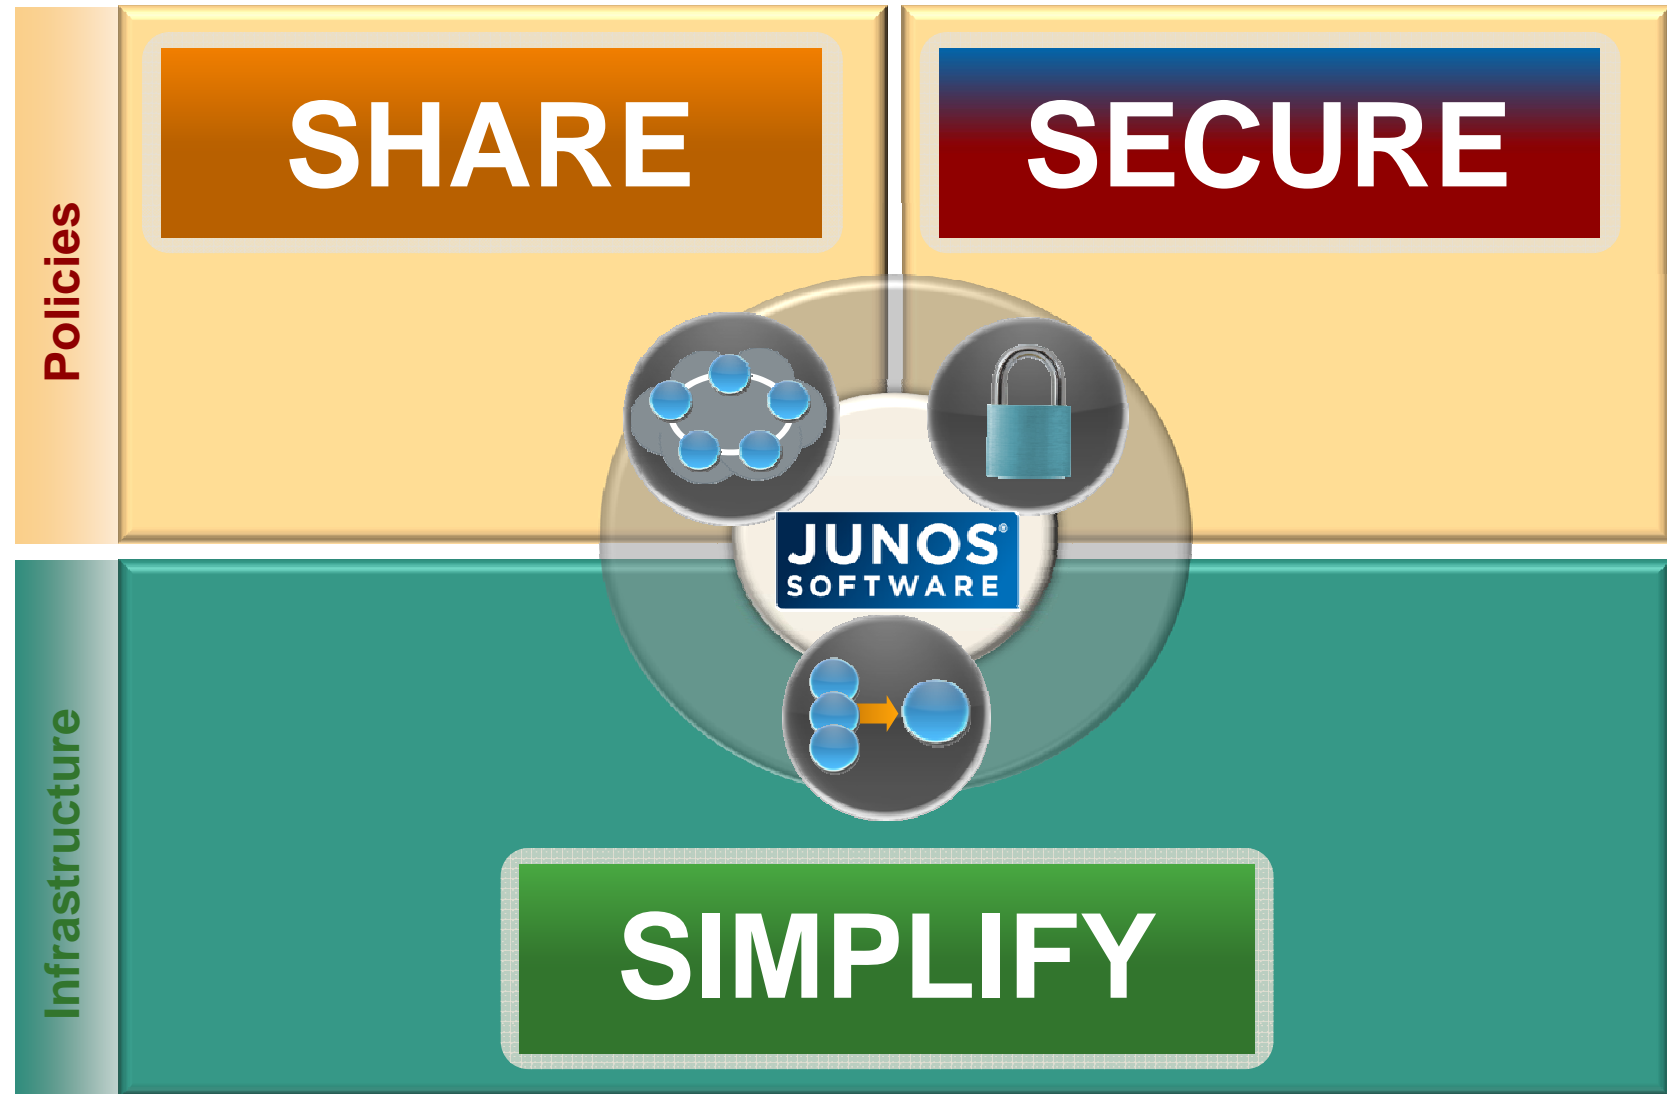

NSPS' ADVANTAGES IN THE CLOUD

Existing customer relationships and connections

- Brand familiarity, upsell and cross-sell

Leveraging skills in operational scale

Leveraging skills in SLA management

Flexibility in scope of market introduction

JUNIPER'S VISION FOR CLOUD COMPUTING DATA CENTERS Must Be Requirements ...

THESE ARE THE FOUNDATION OF JUNIPER'S CLOUD DATA
WE FOCUS ON CUSTOMER REQUIREMENTS DESIGN ...
CENTER INITIATIVE

SIMPLIFY

THE DATA CENTER NETWORK

THE DATA CENTER NETWORK

CLOUD MODEL: ACCESS SERVICES ON-DEMAND ...

... FROM TRANSPARENTLY ABSTRACTED RESOURCES ...

... ACROSS AN ARBITRARILY LARGE CUSTOMER SET

PARTITIONING: HOW POLICIES STRUCTURE CAPACITY ...

VLANs

... AND DELIVER APPROPRIATE SERVICES AT SCALE

VLANs

Zones

VPNs

SECURE

THE DATA CENTER NETWORK

NEW APPLICATION DESIGNS DEMAND NEW ARCHITECTURES