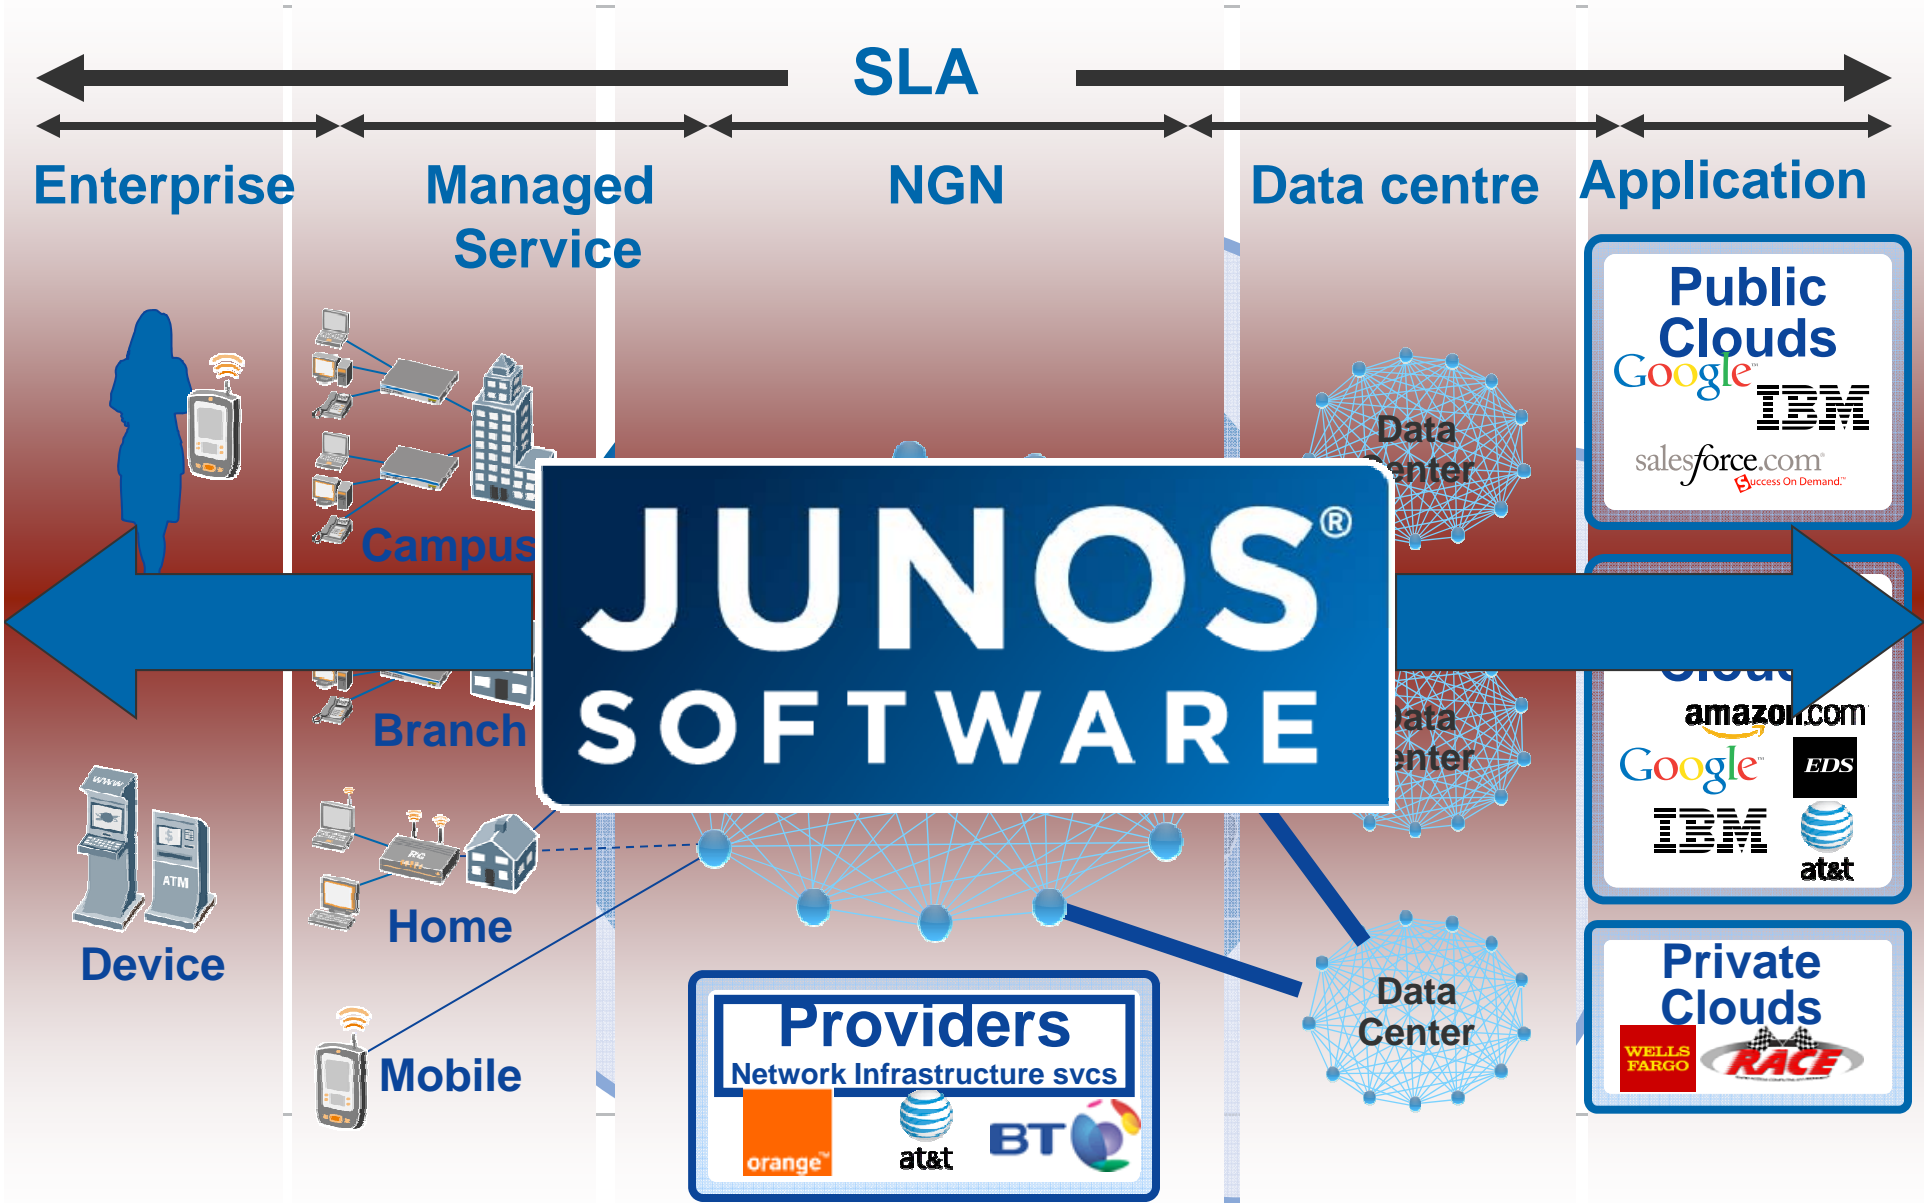

VLANs

... AND DELIVER APPROPRIATE SERVICES AT SCALE

VLANs

Zones

VPNs

SECURE

THE DATA CENTER NETWORK

NEW APPLICATION DESIGNS DEMAND NEW ARCHITECTURES

Traditional DC Architectures and Security Layering

Next Generation Virtualized DC Architecture

FLOW TYPES IN THE NEW CLOUD INFRASTRUCTURE

SOLUTIONS TO SECURE THE FLOWS

DIFFERENCES IN POSITION: A HIERARCHY OF CLOUDS

Internet Cloud is inexpensive, but offers

- Limited security
- No direct connection to VPN
- Best-Effort Experience

SP Cloud is a logical extension of the enterprise network

- Security, virtualization of network, and experience

Can move applications from enterprise to SP cloud more dynamically and with tighter experience controls

JUNIPER: THE BEST PARTNER FOR REALIZING THE POTENTIAL OF THE CLOUD

everywhere