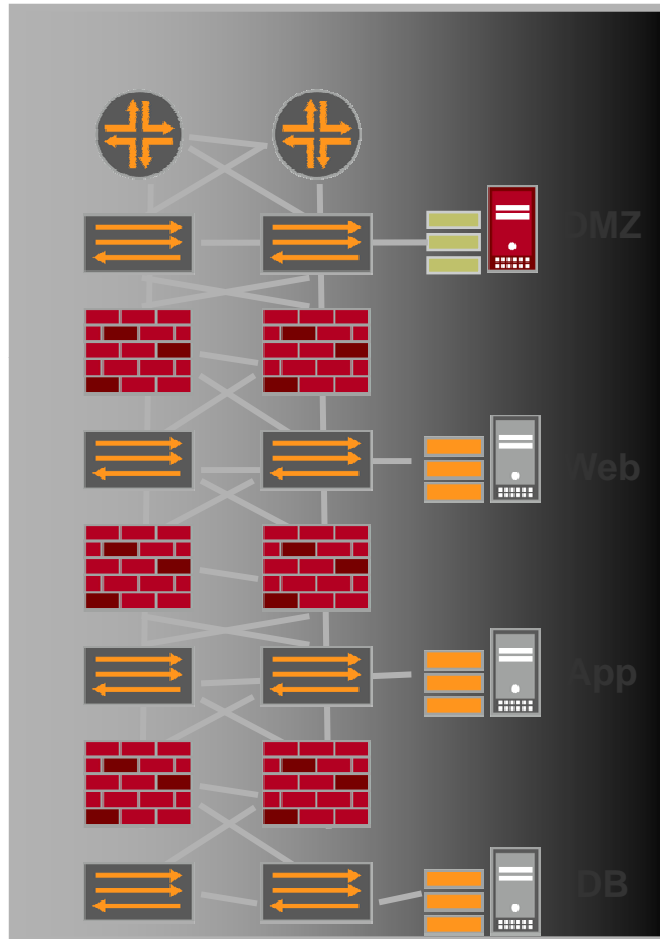

THE DATA CENTER NETWORK

CLOUD MODEL: ACCESS SERVICES ON-DEMAND ...

... FROM TRANSPARENTLY ABSTRACTED RESOURCES ...

... ACROSS AN ARBITRARILY LARGE CUSTOMER SET

PARTITIONING: HOW POLICIES STRUCTURE CAPACITY ...

VLANs

... AND DELIVER APPROPRIATE SERVICES AT SCALE

VLANs

Zones

VPNs

SECURE

THE DATA CENTER NETWORK

NEW APPLICATION DESIGNS DEMAND NEW ARCHITECTURES

Traditional DC Architectures and Security Layering

Next Generation Virtualized DC Architecture

FLOW TYPES IN THE NEW CLOUD INFRASTRUCTURE

SOLUTIONS TO SECURE THE FLOWS

DIFFERENCES IN POSITION: A HIERARCHY OF CLOUDS