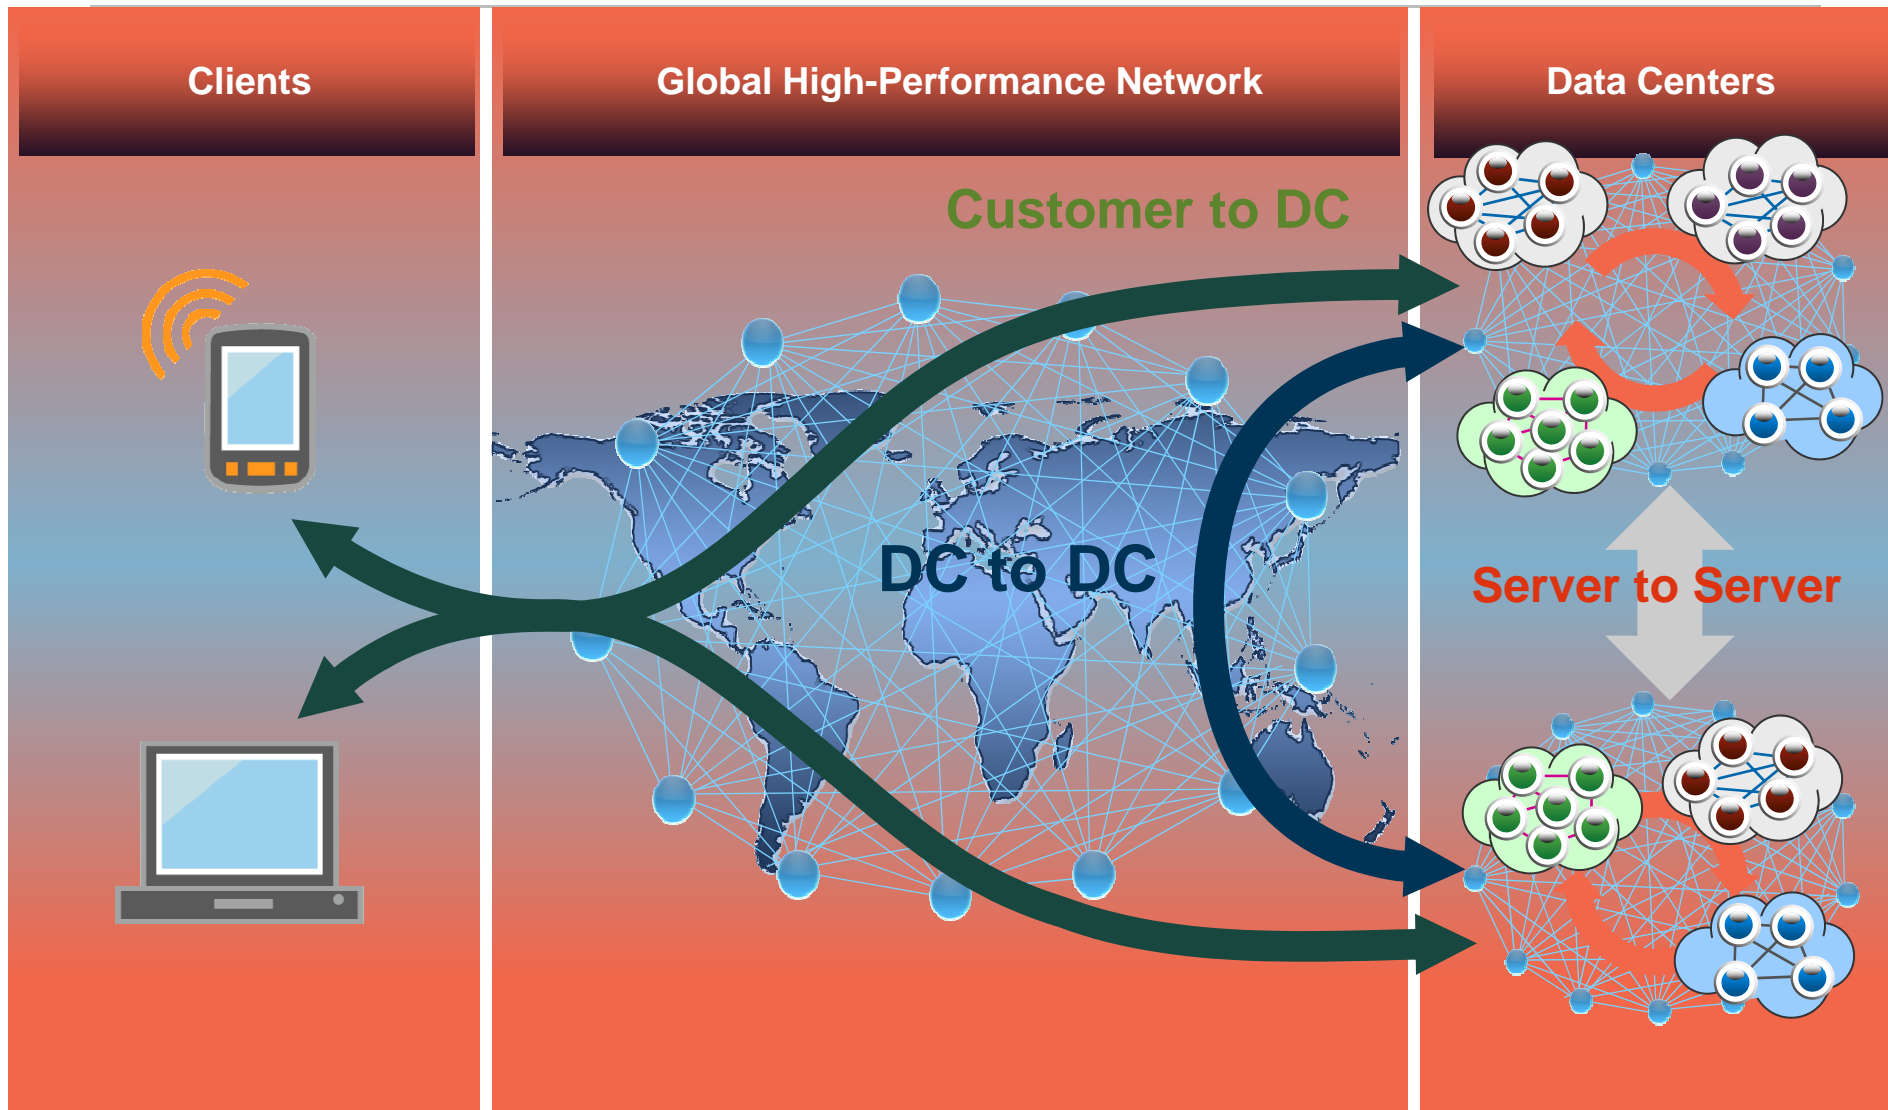

THE DATA CENTER NETWORK

CLOUD MODEL: ACCESS SERVICES ON-DEMAND ...

... FROM TRANSPARENTLY ABSTRACTED RESOURCES ...

... ACROSS AN ARBITRARILY LARGE CUSTOMER SET

PARTITIONING: HOW POLICIES STRUCTURE CAPACITY ...

VLANs

... AND DELIVER APPROPRIATE SERVICES AT SCALE

VLANs

Zones

VPNs

SECURE

THE DATA CENTER NETWORK

NEW APPLICATION DESIGNS DEMAND NEW ARCHITECTURES

Traditional DC Architectures and Security Layering

Next Generation Virtualized DC Architecture

FLOW TYPES IN THE NEW CLOUD INFRASTRUCTURE

SOLUTIONS TO SECURE THE FLOWS

DIFFERENCES IN POSITION: A HIERARCHY OF CLOUDS

Internet Cloud is inexpensive, but offers

- Limited security
- No direct connection to VPN
- Best-Effort Experience

SP Cloud is a logical extension of the enterprise network

- Security, virtualization of network, and experience