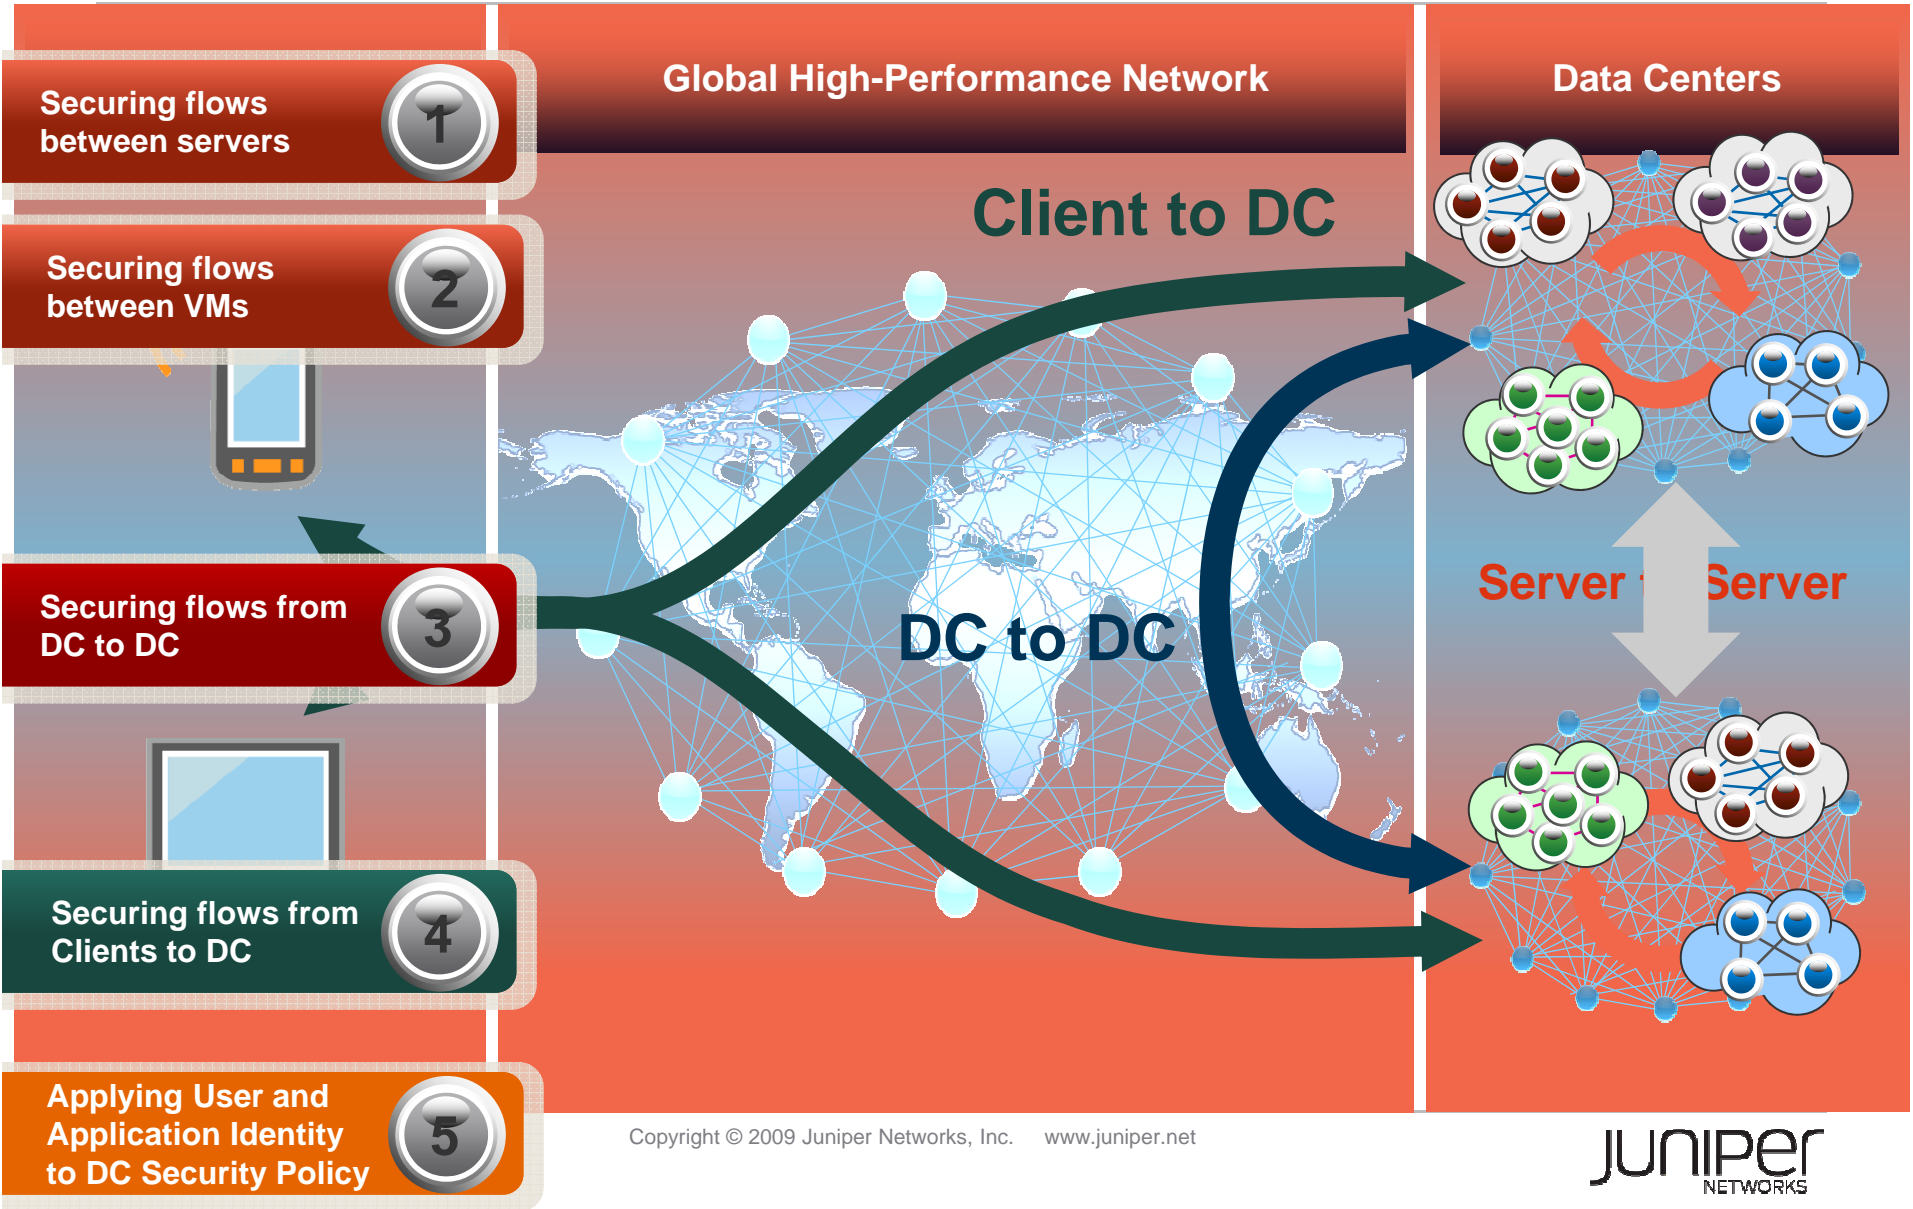

VLANs

... AND DELIVER APPROPRIATE SERVICES AT SCALE

VLANs

Zones

VPNs

SECURE

THE DATA CENTER NETWORK

NEW APPLICATION DESIGNS DEMAND NEW ARCHITECTURES

Traditional DC Architectures and Security Layering

Next Generation Virtualized DC Architecture

FLOW TYPES IN THE NEW CLOUD INFRASTRUCTURE

SOLUTIONS TO SECURE THE FLOWS

DIFFERENCES IN POSITION: A HIERARCHY OF CLOUDS

Internet Cloud is inexpensive, but offers

- Limited security
- No direct connection to VPN
- Best-Effort Experience

SP Cloud is a logical extension of the enterprise network

- Security, virtualization of network, and experience

Can move applications from enterprise to SP cloud more dynamically and with tighter experience controls

JUNIPER: THE BEST PARTNER FOR REALIZING THE POTENTIAL OF THE CLOUD

everywhere