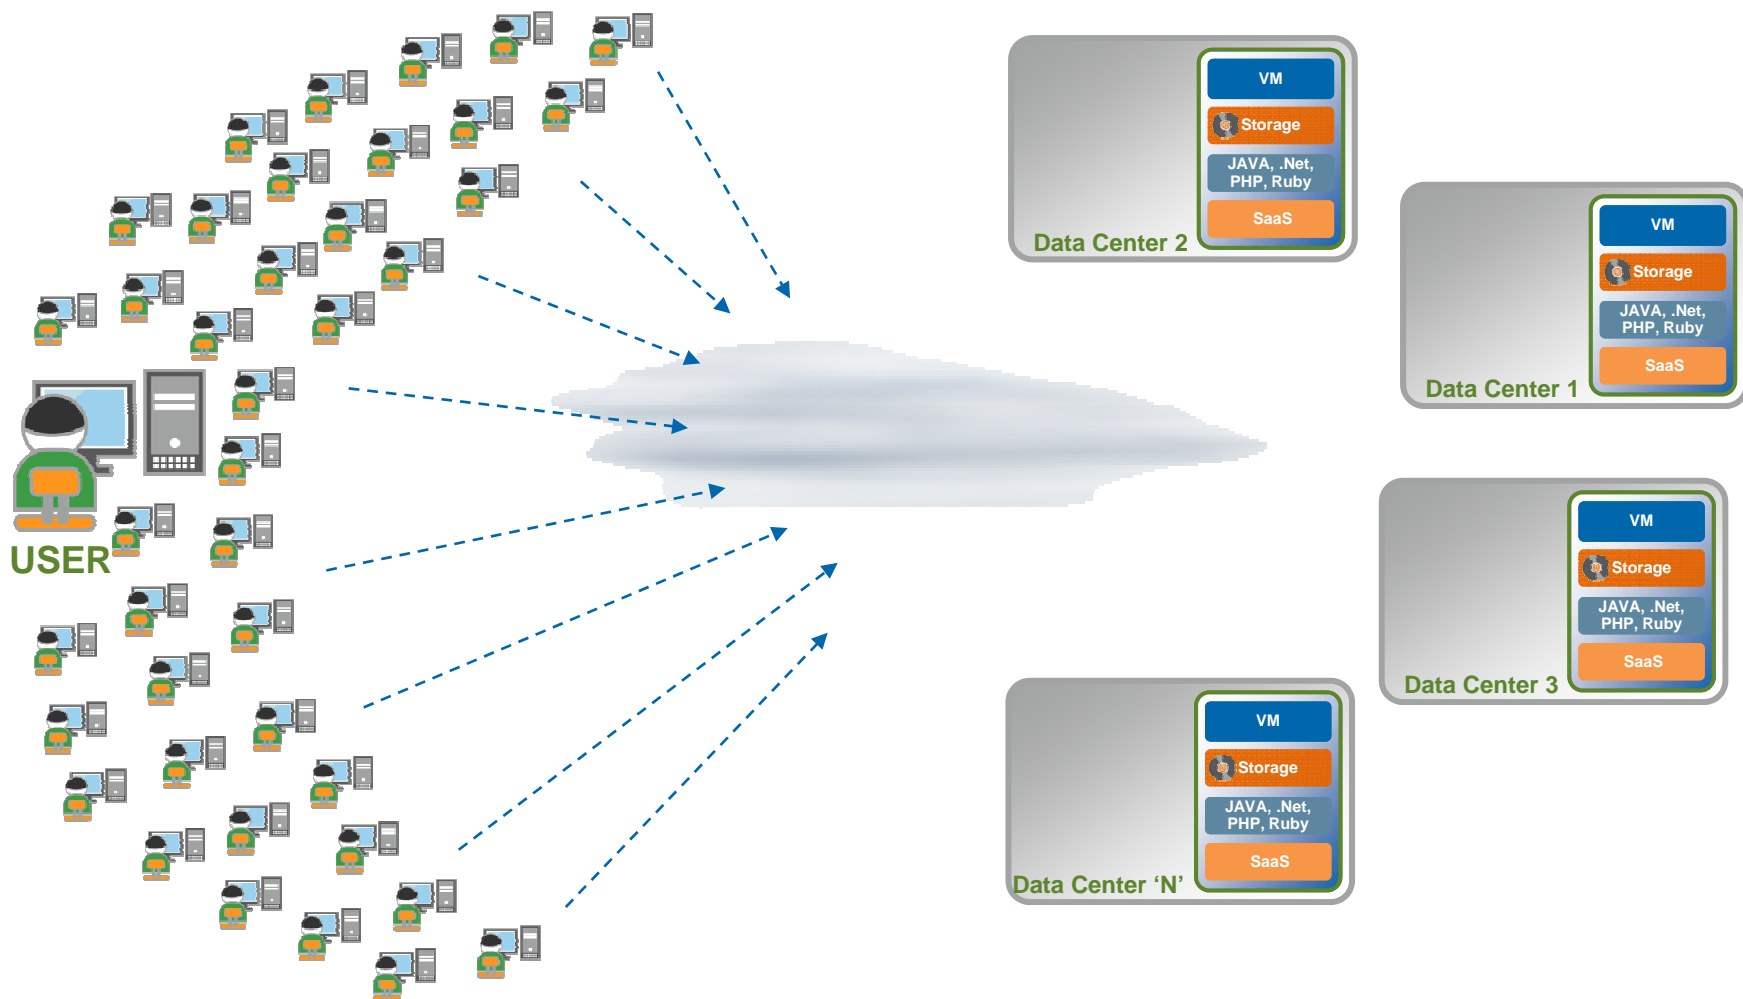

THE DATA CENTER NETWORK

CLOUD MODEL: ACCESS SERVICES ON-DEMAND ...

... FROM TRANSPARENTLY ABSTRACTED RESOURCES ...

... ACROSS AN ARBITRARILY LARGE CUSTOMER SET

PARTITIONING: HOW POLICIES STRUCTURE CAPACITY ...

VLANs

... AND DELIVER APPROPRIATE SERVICES AT SCALE

VLANs

Zones

VPNs

SECURE

THE DATA CENTER NETWORK

NEW APPLICATION DESIGNS DEMAND NEW ARCHITECTURES

Traditional DC Architectures and Security Layering

Next Generation Virtualized DC Architecture

FLOW TYPES IN THE NEW CLOUD INFRASTRUCTURE

SOLUTIONS TO SECURE THE FLOWS

DIFFERENCES IN POSITION: A HIERARCHY OF CLOUDS