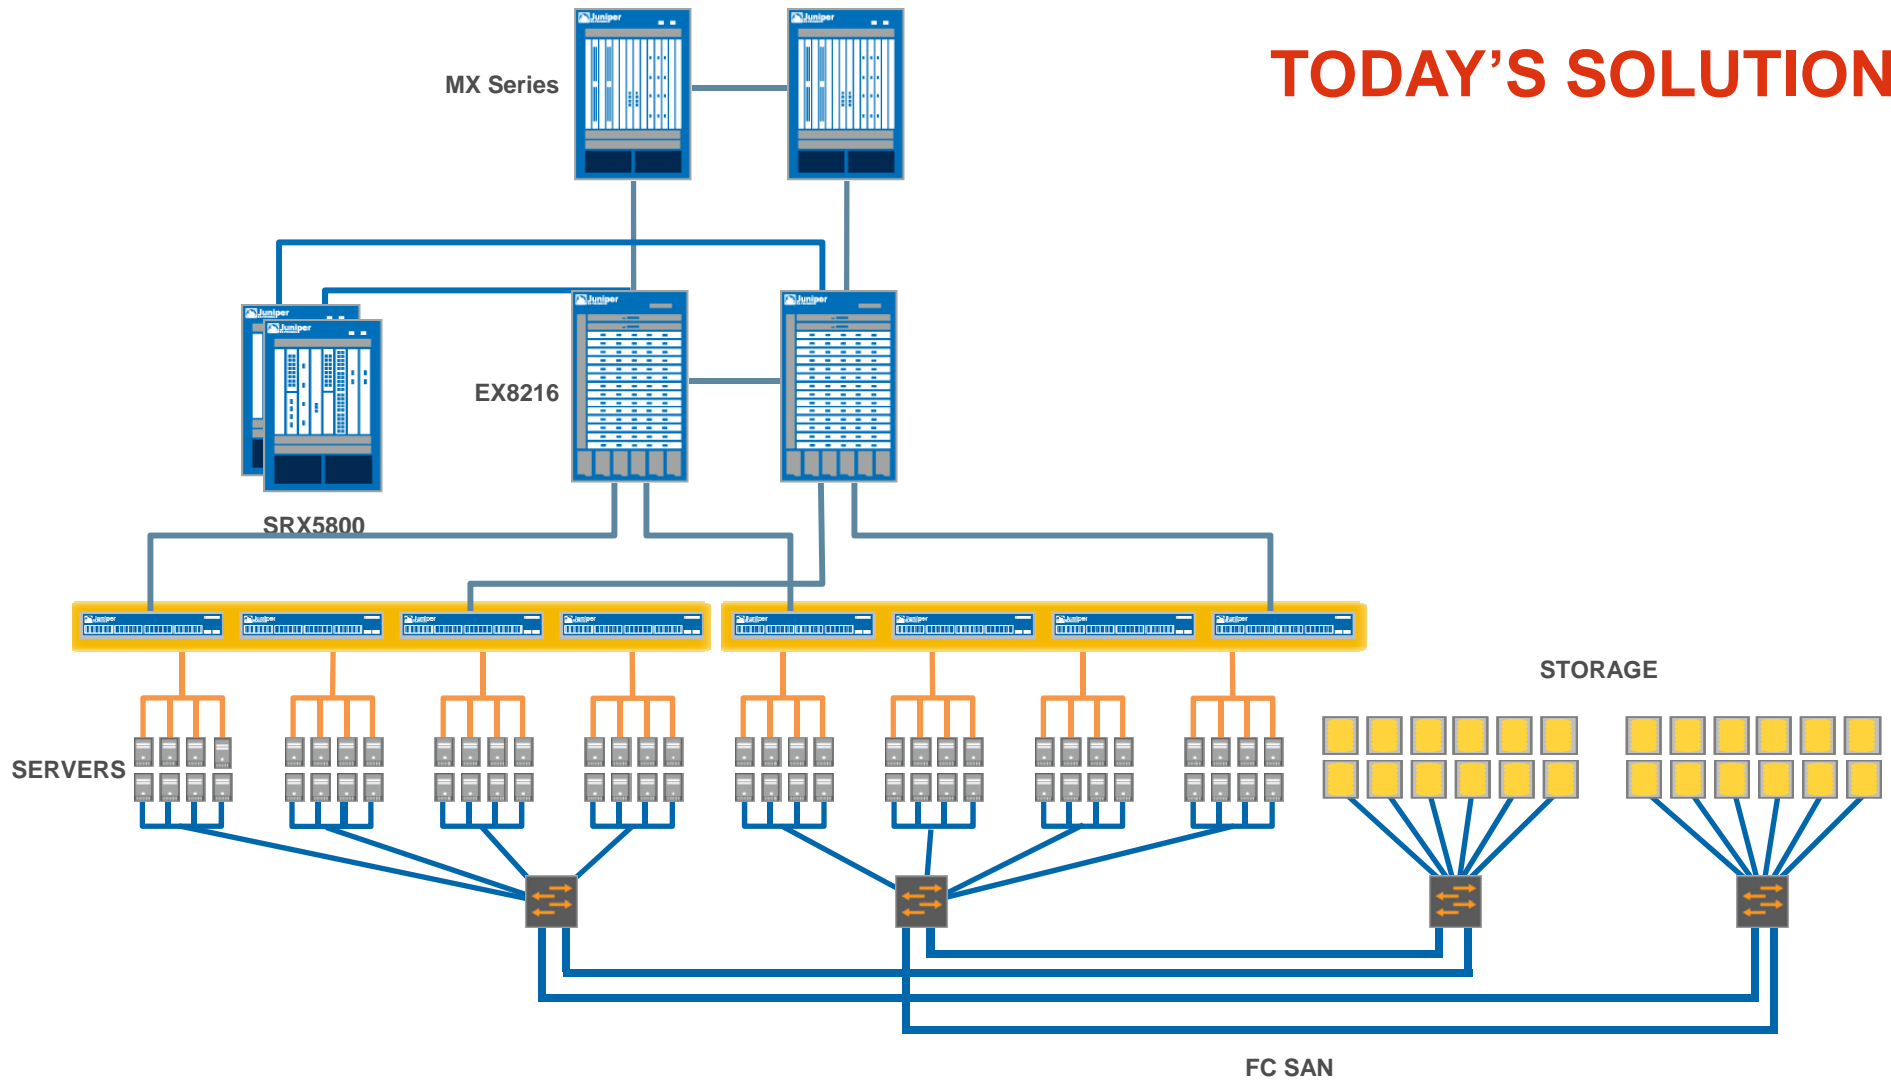

SIMPLIFY – JUNIPER’S VISION

TODAY’S SOLUTION