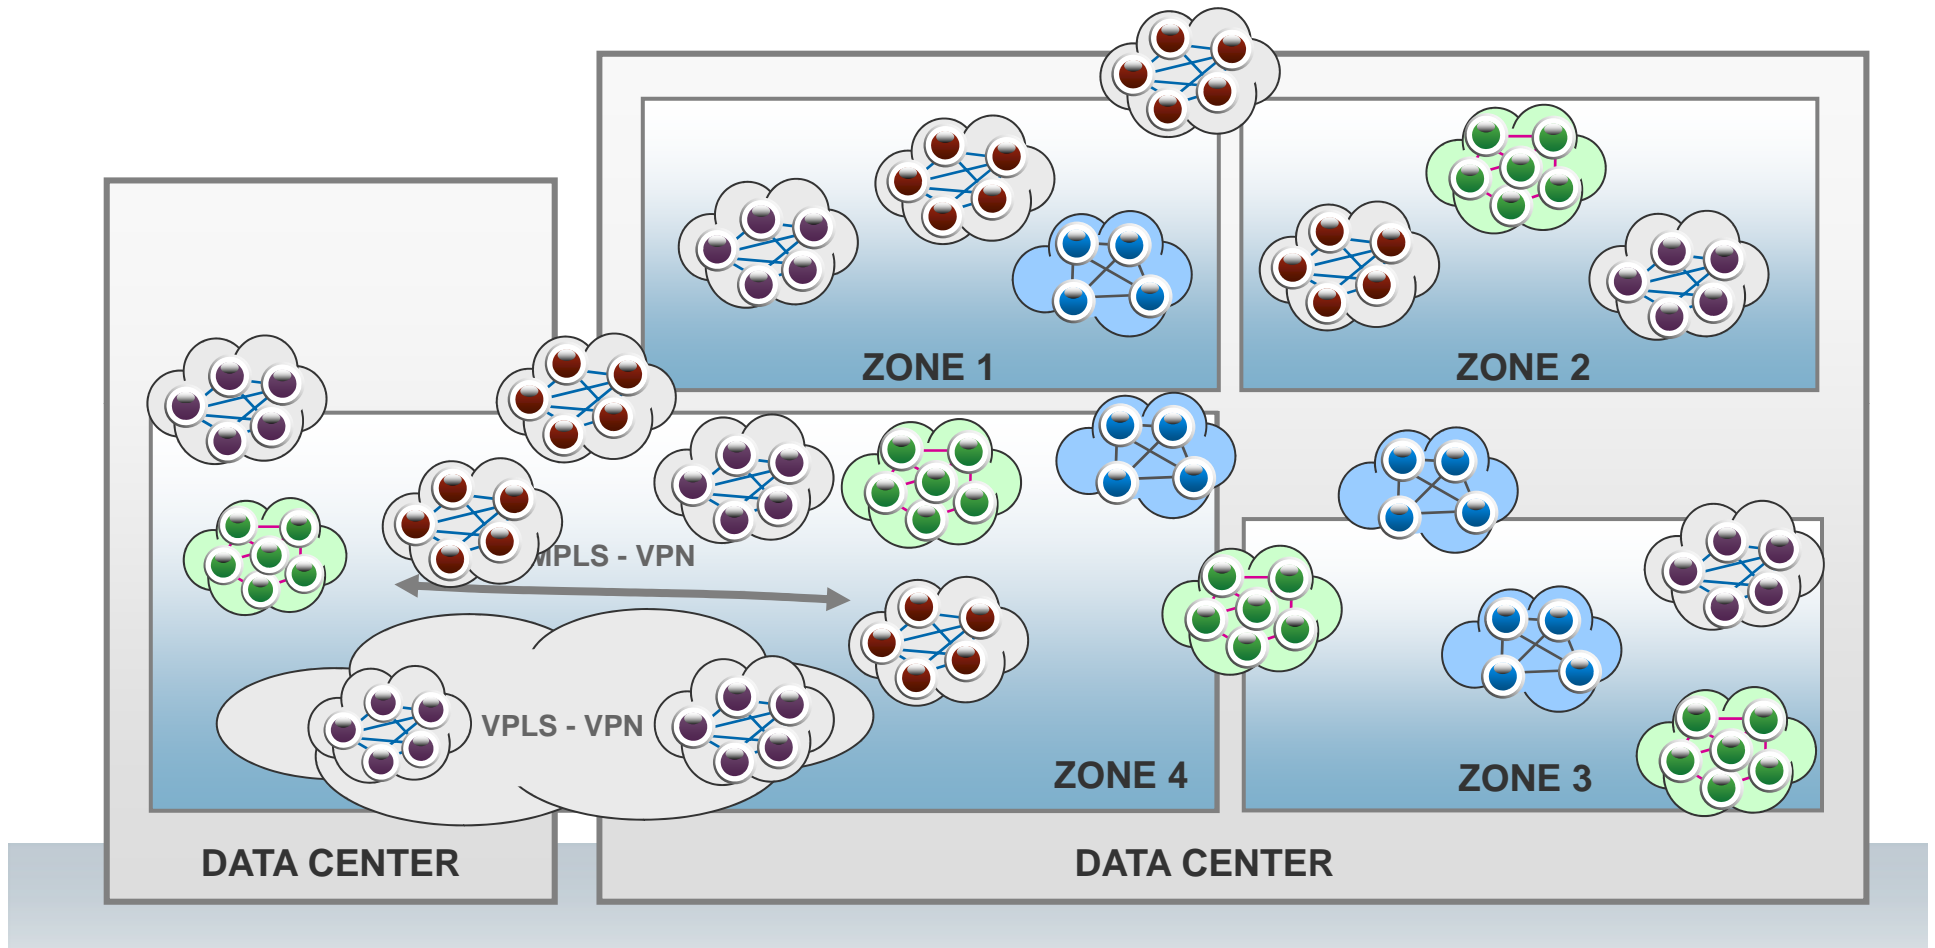

JUNIPER'S VISION FOR CLOUD COMPUTING DATA CENTERS Must Be Requirements ...

THESE ARE THE FOUNDATION OF JUNIPER'S CLOUD DATA
WE FOCUS ON CUSTOMER REQUIREMENTS DESIGN ...
CENTER INITIATIVE

SIMPLIFY

THE DATA CENTER NETWORK

THE DATA CENTER NETWORK

CLOUD MODEL: ACCESS SERVICES ON-DEMAND ...

... FROM TRANSPARENTLY ABSTRACTED RESOURCES ...

... ACROSS AN ARBITRARILY LARGE CUSTOMER SET

PARTITIONING: HOW POLICIES STRUCTURE CAPACITY ...

VLANs

... AND DELIVER APPROPRIATE SERVICES AT SCALE

VLANs

Zones

VPNs

SECURE

THE DATA CENTER NETWORK

NEW APPLICATION DESIGNS DEMAND NEW ARCHITECTURES

Traditional DC Architectures and Security Layering

Next Generation Virtualized DC Architecture

FLOW TYPES IN THE NEW CLOUD INFRASTRUCTURE

SOLUTIONS TO SECURE THE FLOWS

DIFFERENCES IN POSITION: A HIERARCHY OF CLOUDS