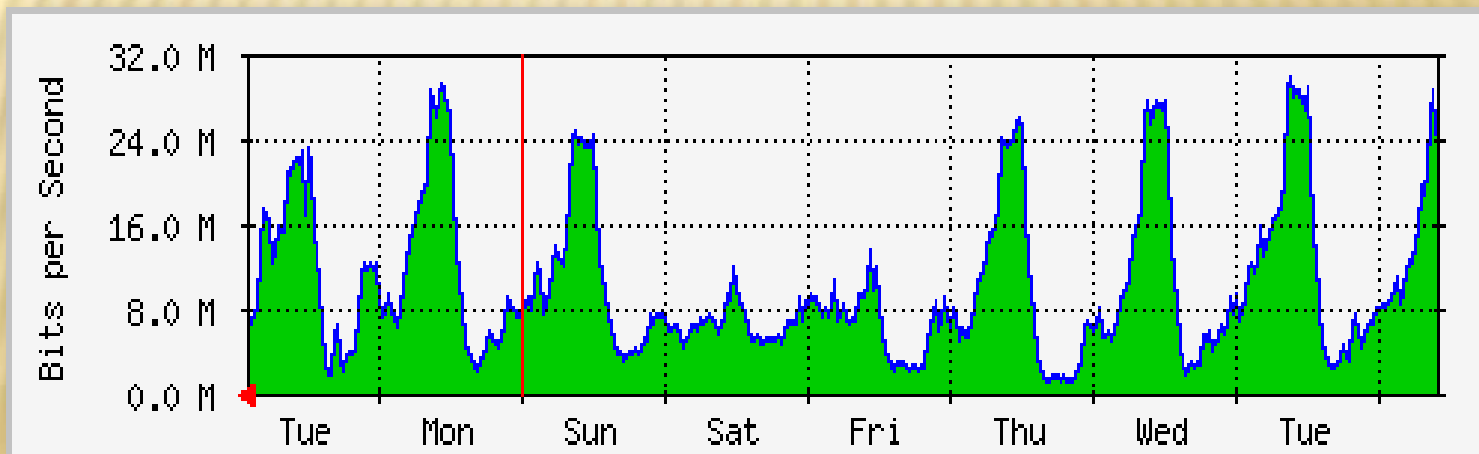

March 02, 2010

<http://www.bdix.net/>