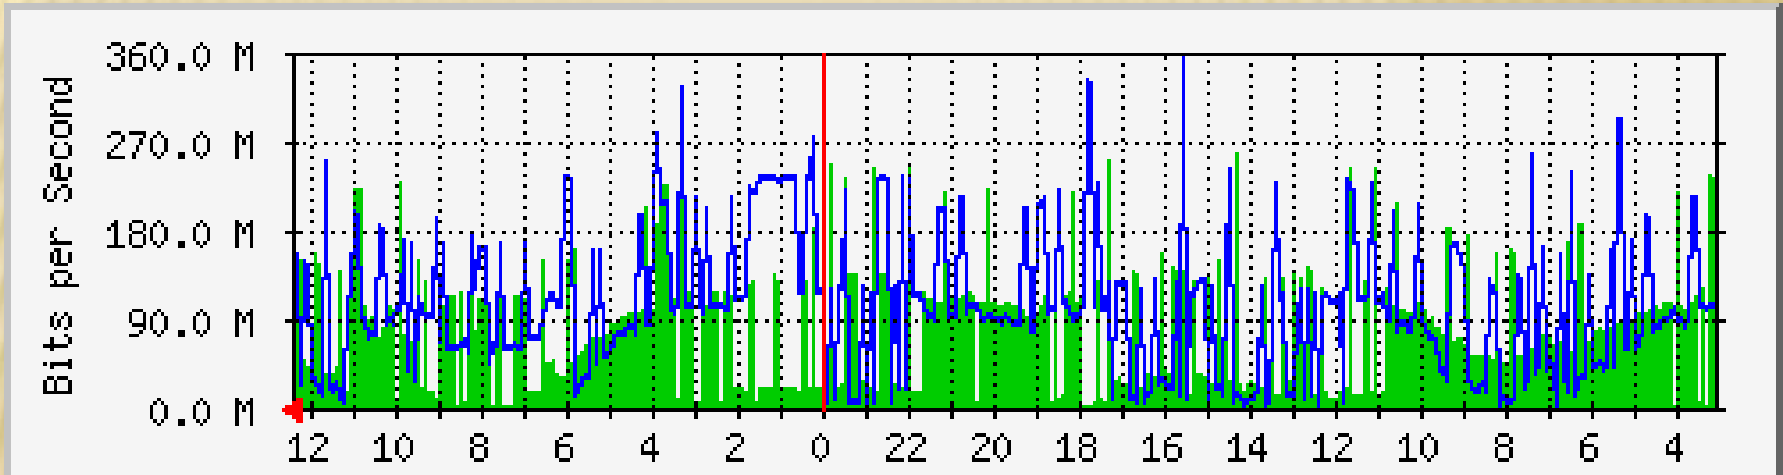

TRAFFIC GROWTH OVER THE YEAR

July 16, 2012