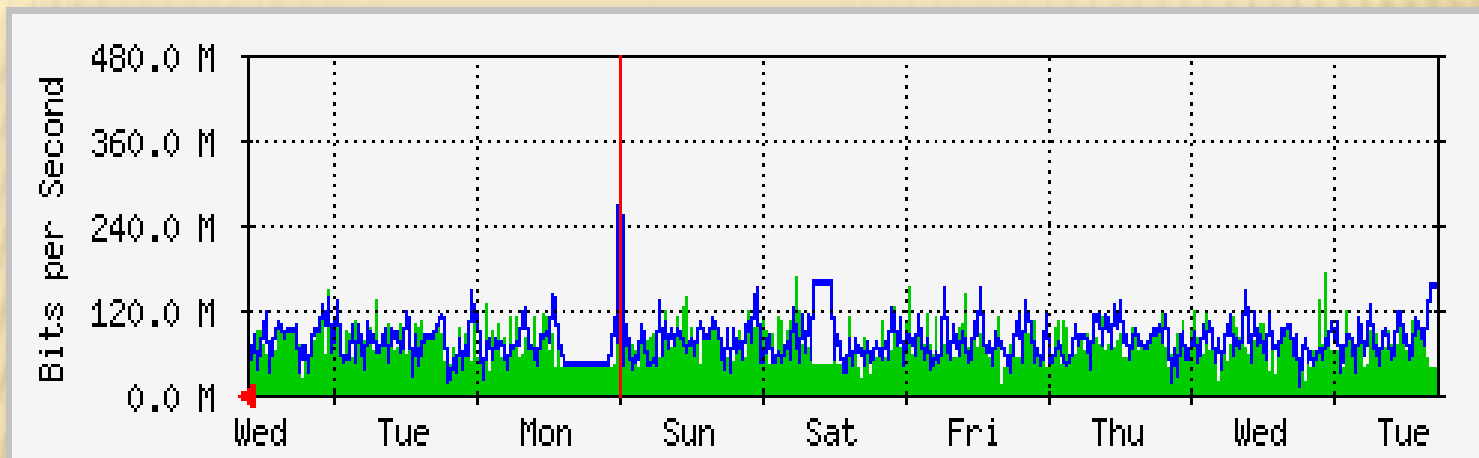

TRAFFIC: WEEKLY VIEW

September 14, 2011