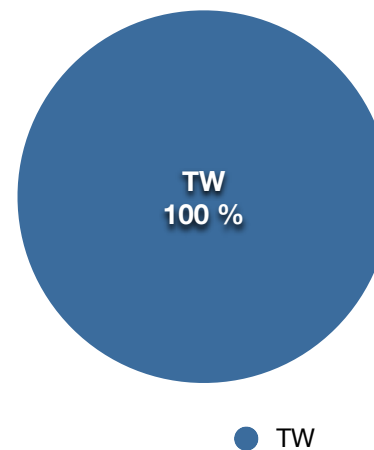

Taipei, TW - IPV6

%	ASN	Economy	Network
62	1659	TW	ERX-TANET-ASN1
18	9264	TW	ASNET
17	17419	TW	HINET-IPV6-TW
3	4782	TW	GSNET
0	17709	TW	EBT
0	17419		

% Queries per Economy