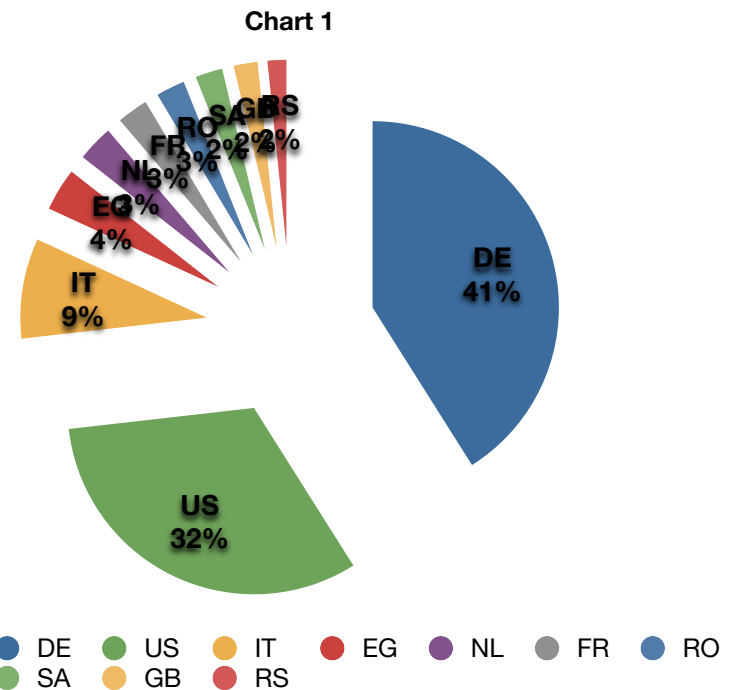

Frankfurt (DE-CIX), DE

%	ASN	Economy	Network
25	15169	US	GOOGLE
13	3320	DE	DTAG
4	3209	DE	VODANET
3	24940	DE	HETZNER-AS
3	3269	IT	ASN-IBSNAZ
3	8452	EG	TE-AS
3	6830	NL	LGI-UPC
2	6805	DE	TDDE-ASN1
2	25019	SA	SAUDINETSTC-AS
2	15557	FR	LDCOMNET
2	20746	IT	ASN-IDC
1	5607	GB	BSKYB-BROADBAND-AS
1	13184	DE	HANSENET
1	6713	MA	IAM-AS
1			RF1918
1	6830	RO	LGI-UPC
1	30722	IT	VODAFONE-IT-ASN
1	30722	IT	VODAFONE-IT-ASN
1	2609	TN	TN-BB-AS
1	6830	RO	LGI-UPC
1	37376	SS	ZAIN-South-Sudan
1	8881	DE	VERSATEL
1	8560	DE	ONEANDONE-AS
1	8400	RS	TELEKOM-AS
1	48265	AL	ITIRANA-AL-AS
1	15133	US	EDGECAST
1	36969	MW	MTL-AS
1	12874	IT	FASTWEB
1	20676	DE	QSC-1