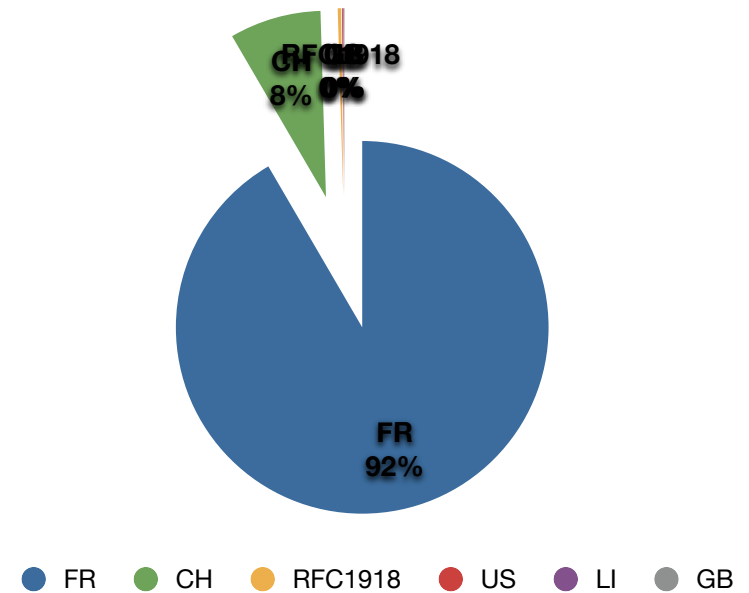

Paris (Sfinx), FR

%	ASN	Economy	Network
33	2200	FR	FR-RENATER
28	2200	FR	FR-RENATER
6	6730	CH	SUNRISE
3	16211	FR	STELLA-NET
3	1948	FR	FR-RENATER-SAPHIR
2	2422	FR	FR-RENATER-RAP
2	2269	FR	FR-U-PARISSUD-ORSAY
2	789	FR	IN2P3
2	4589	FR	EASYNET
2	1942	FR	FR-CICG-GRENOBLE
1	2426	FR	FR-RENATER-RUBIS
1	25187	FR	FCV
1	1307	FR	FR-U-JUSSIEU-PARIS
1	41765	FR	IPGARDE-AS
1	2259	FR	FR-U-STRASBOURG
1	2060	FR	FR-RENATER
1	1945	FR	FR-LYRES
1	1715	FR	FR-REMIP2000
1	2202	FR	FR-RENATER-REAUMUR
1	2065	FR	FR-RENATER-HDMON
1	776	FR	FR-INRIA-SOPHIA
1	29075	FR	IELO-AS

% Queries per Economy