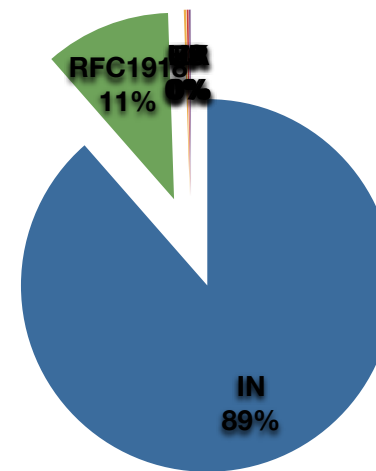

Mumbai (NIXI), IN

%	ASN	Economy	Network
31	131222	IN	MTS-INDIA-IN
15	131222	IN	MTS-INDIA-IN
9	9829	IN	BSNL-NIB
11			RFC1918
8	4755	IN	TATACOMM-AS
7	18101	IN	RELIANCE-COMMUNICATIONS-IN
2	38224	IN	REDIFF-AS
2	18209	IN	BEAMTELE-AS-AP
1	17813	IN	MTNL-AP
1	17488	IN	HATHWAY-NET-AP
1	17803	IN	BSES-AS-AP
1	24554	IN	FIVE-NET-AS-IN
1	23682	IN	PACENET-AS
1	17439	IN	NETMAGIC-AP

% Queries per Economy