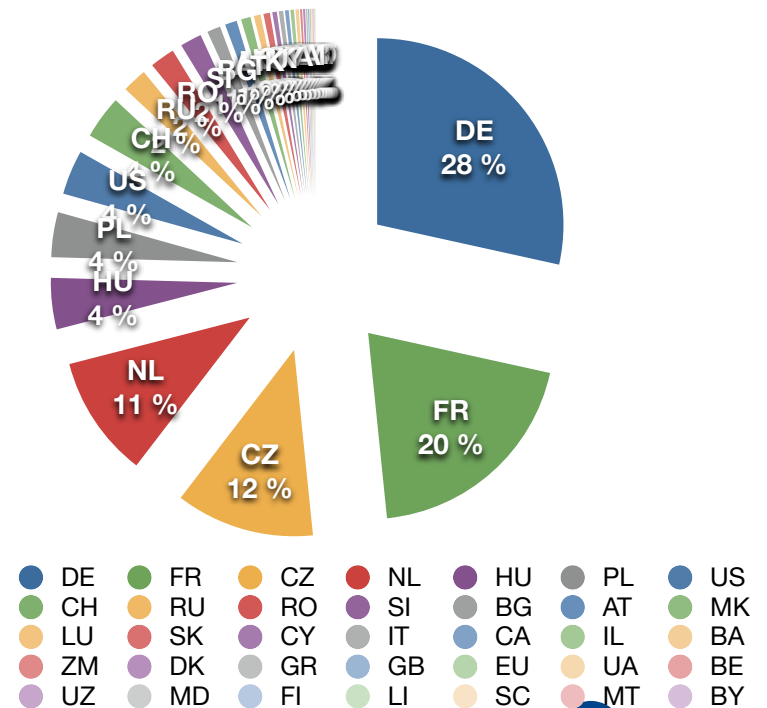

Frankfurt (DE-CIX), DE - IPv6

%	ASN	Economy	Network
11	12322	FR	PROXAD
9	16276	FR	OVH
9	3265	NL	XS4ALL-NL
6	24940	DE	HETZNER-AS
5	29562	DE	KABELBW-ASN
4	5483	HU	HTC-AS
4	6939	US	HURRICANE
2	8426	DE	CLARANET-AS
2	553	DE	BELWUE
2	5603	SI	SIOL-NET
2	28725	CZ	CZ-EUROTTEL-AS
1	43037	CZ	SEZNAM-CZ
1	5541	RO	ADNET-TELECOM
1	8447	AT	TELEKOM-AT
1	5610	CZ	TO2-CZECH-REPUBLIC
1	30890	RO	EVOLVA
1	12360	DE	KTK
1	34878	DE	KIT
1	16333	MK	ONNET-AS-OWN
1	8246	PL	GTS-POLSKA-AS
1	12355	DE	HAMCOM-DE
1	47215	DE	FILOO-ASN
1	15600	CH	FINECOM
1	6724	DE	STRATO
1	21069	CH	ASN-METANET

% Queries per Economy