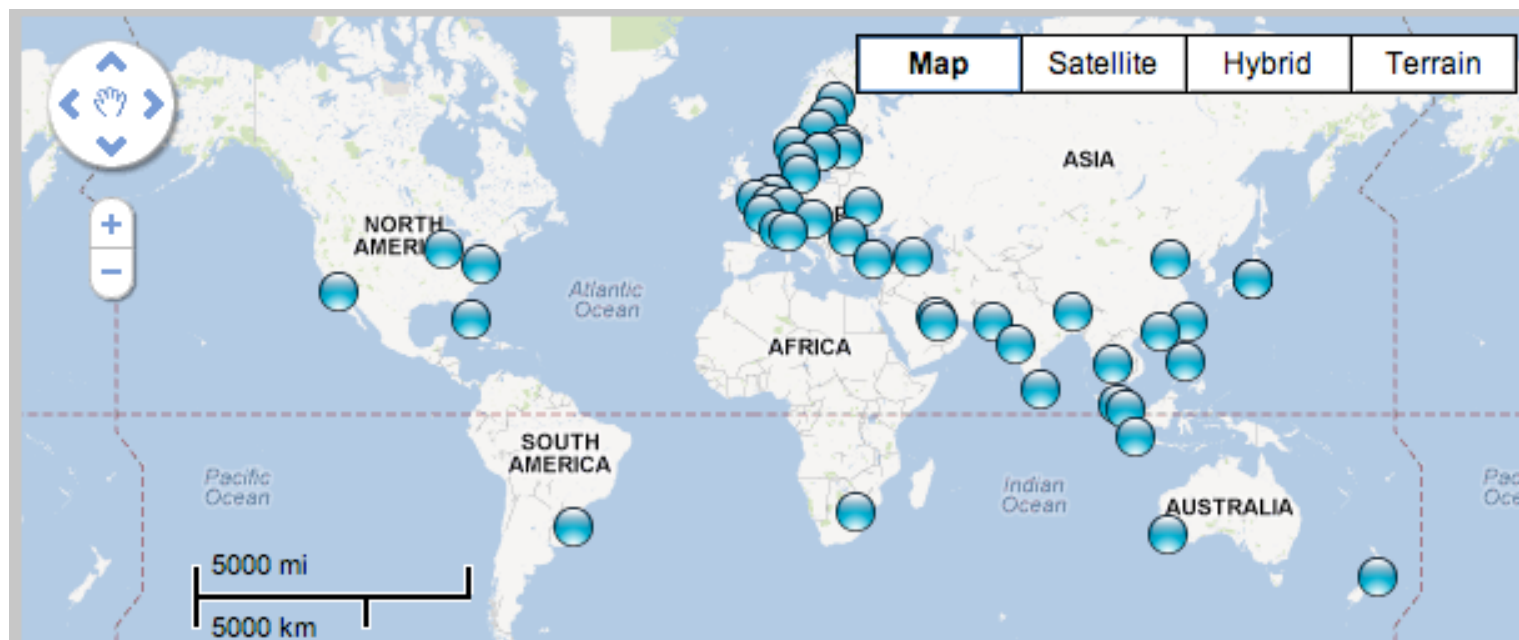

i.root-servers.net