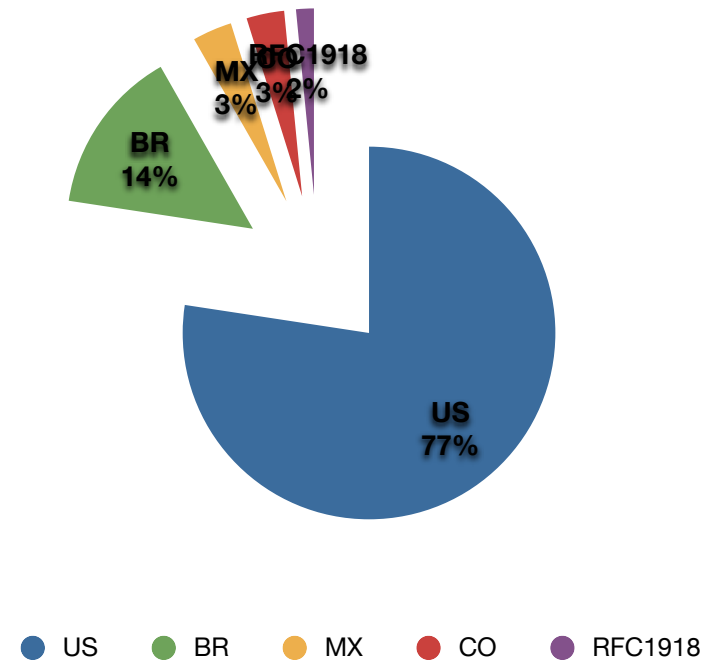

Miami (NOTA), US

%	ASN	Economy	Network
47	15169	US	GOOGLE
6	7738	BR	Telecomunicacoes
4	21844	US	THEPLANET-AS
4	36692	US	OPENDNS
4	30607	US	302-DIRECT-MEDIA-ASN
3	13489	CO	EPM
2	558	US	NET2EZ
2	23106	BR	Empresa
2	12083	US	KNOLOGY-NET
2	10670	BR	PRODEMGE
2	36351	US	SOFTLAYER
1			RFC1918
1	13407	US	ONECOM-CTC
1	11888	MX	Television
1	16735	BR	Companhia
1	23148	US	TERREMARK
1	3595	US	GNAXNET-AS
1	11172	MX	Alestra,
1	6503	MX	Axtel,
1	13999	MX	Mega

% Queries per Economy