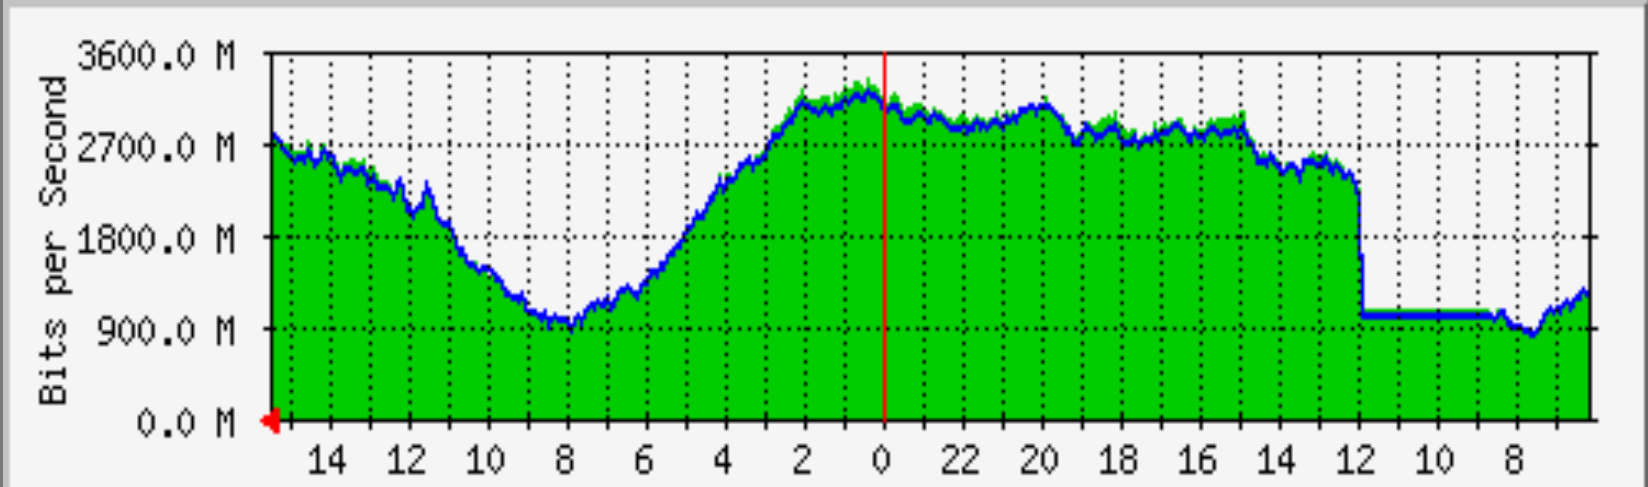

Caida
monitoring

SIP
Interconnect
ion among
IPTSPs

Tools

RIPE Atlas
Anchor

PRESENT TRAFFIC (August 02, 2015)

	Max	Average	Current
In	5098.4 Mb/s (50.1%)	3556.7 Mb/s (34.6%)	4798.9 Mb/s (46.0%)
Out	4996.2 Mb/s (49.3%)	3525.5 Mb/s (34.3%)	4662.6 Mb/s (45.6%)

PAST TRAFFIC (May 15, 2015)

	Max	Average	Current
In	5008.4 Mb/s (50.1%)	3456.7 Mb/s (34.6%)	4598.9 Mb/s (46.0%)
Out	4926.2 Mb/s (49.3%)	3425.5 Mb/s (34.3%)	4562.6 Mb/s (45.6%)

PAST TRAFFIC (July 23, 2014)

	Max	Average	Current
In	3312.8 Mb/s (33.1%)	2179.9 Mb/s (21.8%)	2785.9 Mb/s (27.9%)
Out	3177.2 Mb/s (31.8%)	2116.8 Mb/s (21.2%)	2739.6 Mb/s (27.4%)

PAST TRAFFIC (July 16, 2012)

BDIX TRAFFIC GROWTH OVER THE YEARS

A vertical bar on the left side of the slide, composed of several colored segments: a thin black bar at the top, followed by a thin white bar, a thin grey bar, a thin olive green bar, and a thick red bar at the bottom.