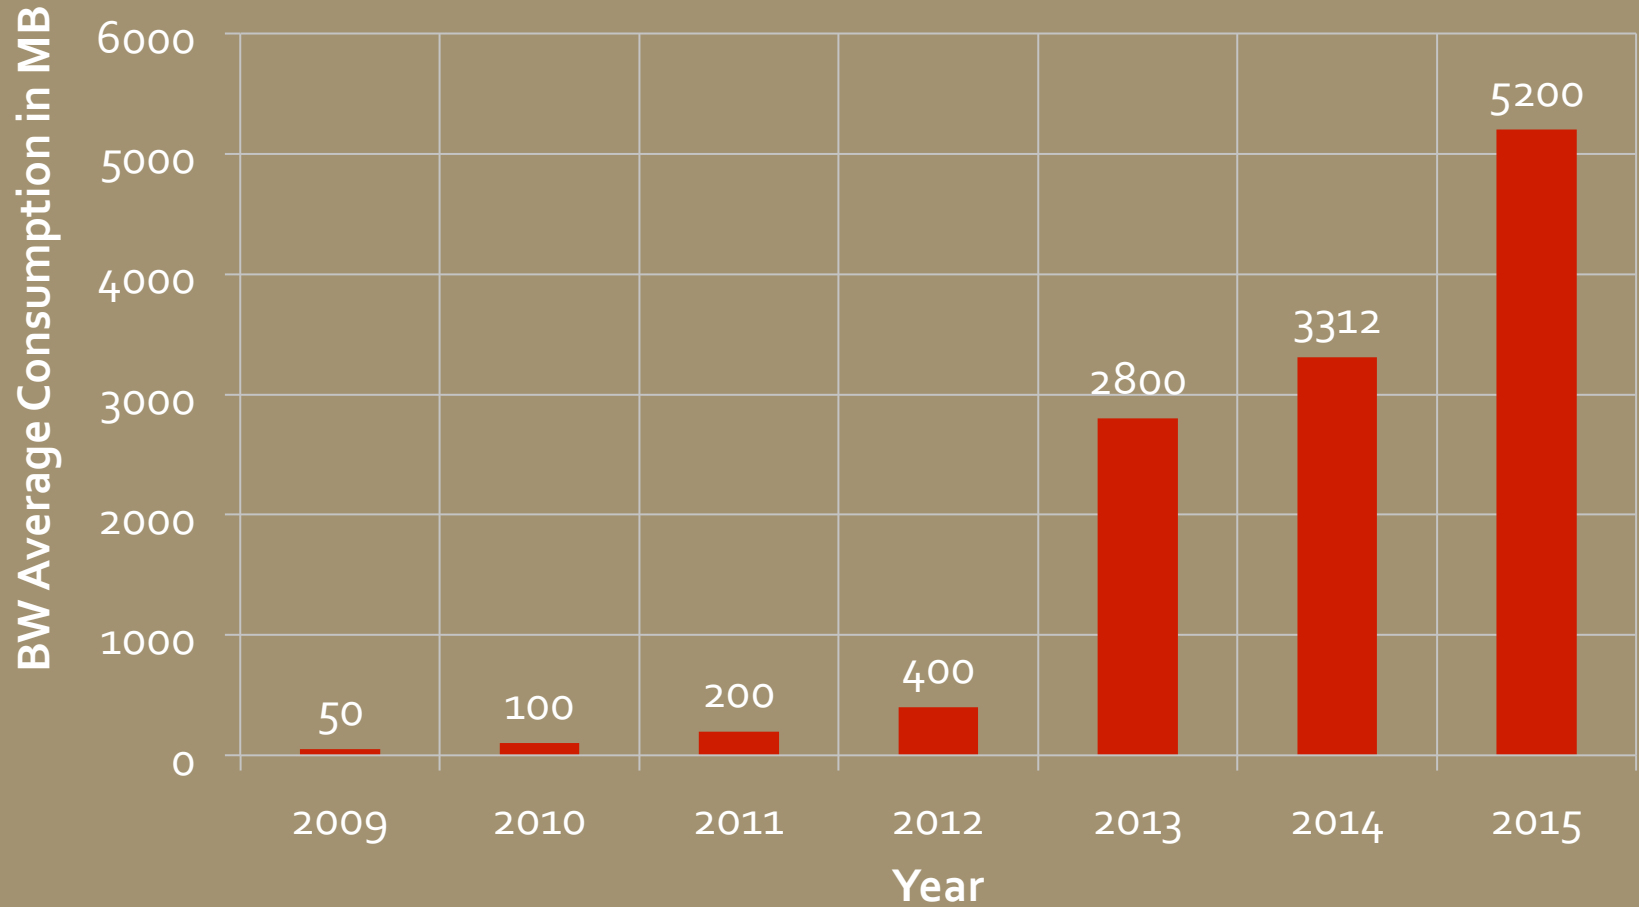

BDIX TRAFFIC GROWTH OVER THE YEARS

BDIX Traffic Growth Over the Years