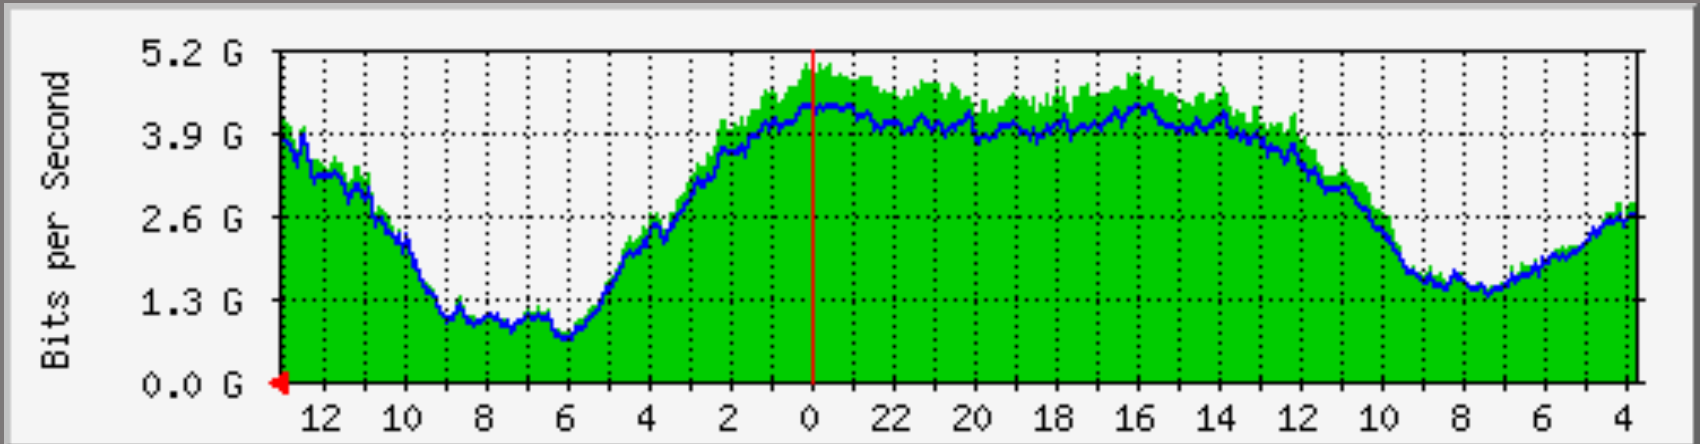

Caida
monitoring

SIP
Interconnect
ion among
IPTSPs

Tools

RIPE Atlas
Anchor

PRESENT TRAFFIC (August 02, 2015)

	Max	Average	Current
In	5098.4 Mb/s (50.1%)	3556.7 Mb/s (34.6%)	4798.9 Mb/s (46.0%)
Out	4996.2 Mb/s (49.3%)	3525.5 Mb/s (34.3%)	4662.6 Mb/s (45.6%)

PAST TRAFFIC (May 15, 2015)

	Max	Average	Current
In	5008.4 Mb/s (50.1%)	3456.7 Mb/s (34.6%)	4598.9 Mb/s (46.0%)
Out	4926.2 Mb/s (49.3%)	3425.5 Mb/s (34.3%)	4562.6 Mb/s (45.6%)

PAST TRAFFIC (July 23, 2014)

A vertical bar on the left side of the slide, composed of several colored segments: a thin black bar at the top, followed by a thin white bar, a thin grey bar, a thin olive green bar, and a thick red bar at the bottom.