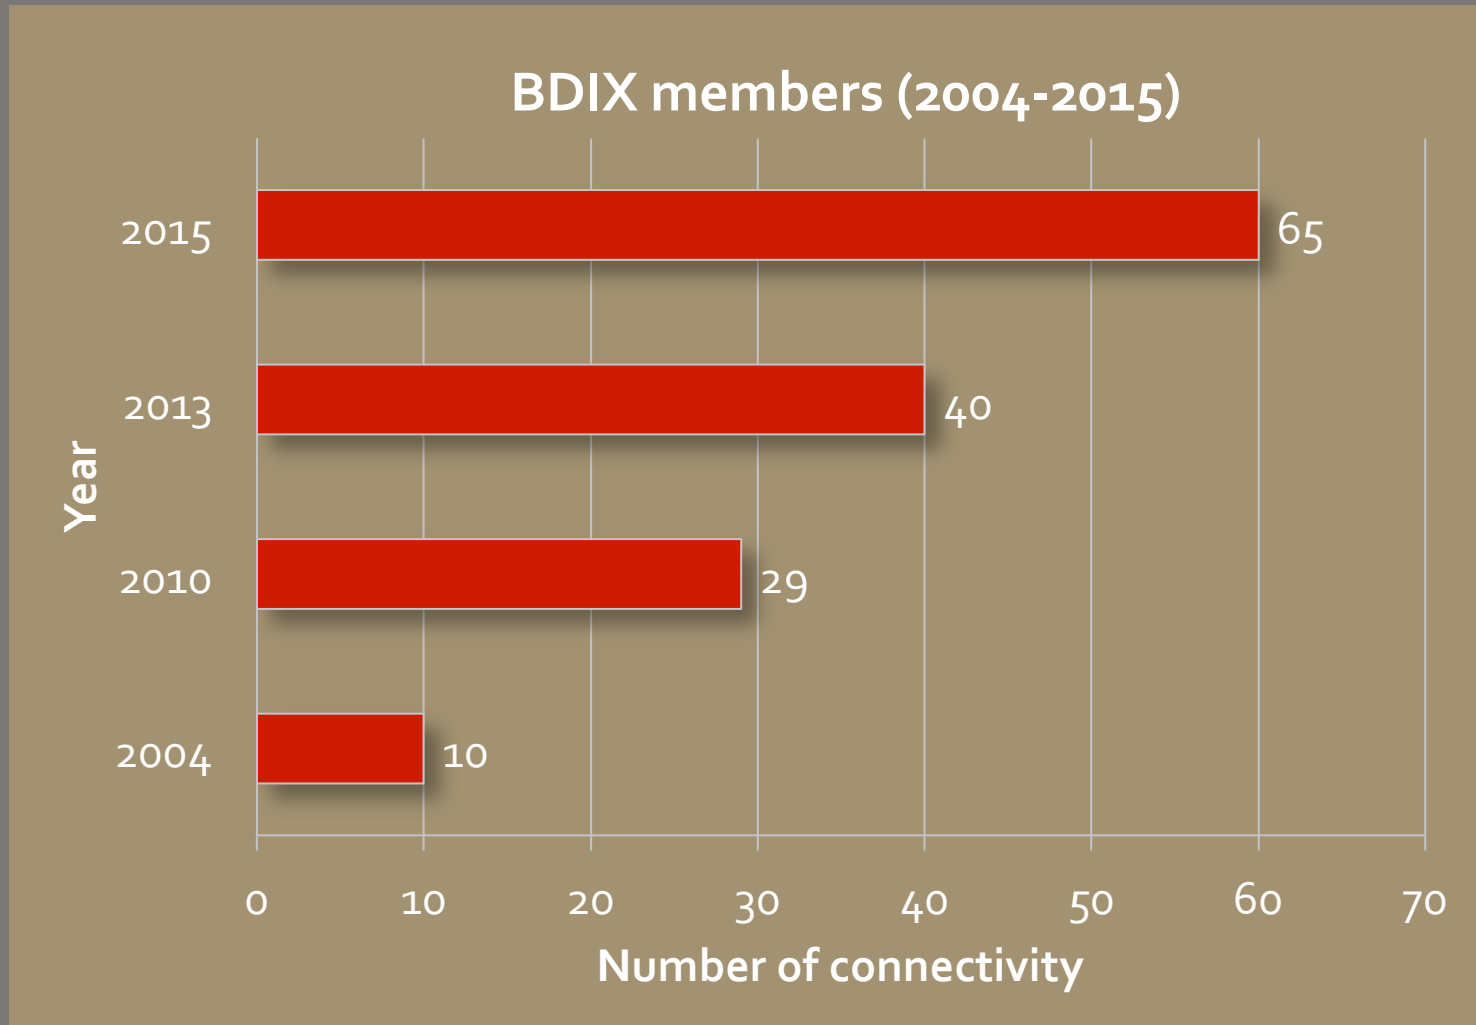

	Max	Average	Current
In	3312.8 Mb/s (33.1%)	2179.9 Mb/s (21.8%)	2785.9 Mb/s (27.9%)
Out	3177.2 Mb/s (31.8%)	2116.8 Mb/s (21.2%)	2739.6 Mb/s (27.4%)

PAST TRAFFIC (July 16, 2012)

BDIX TRAFFIC GROWTH OVER THE YEARS

BDIX Traffic Growth Over the Years

BDIX MEMBER GROWTH OVER THE YEARS

Racks' May, 2014

Racks' January, 2015

Upcoming Changes , 2015-2016

Second POP in this year

PoP outside Dhaka

More Telco's are on the Queue

A vertical bar on the left side of the slide, composed of several colored segments: a thin black bar at the top, followed by a thin white bar, a thin grey bar, a thin olive green bar, and a thick red bar at the bottom.