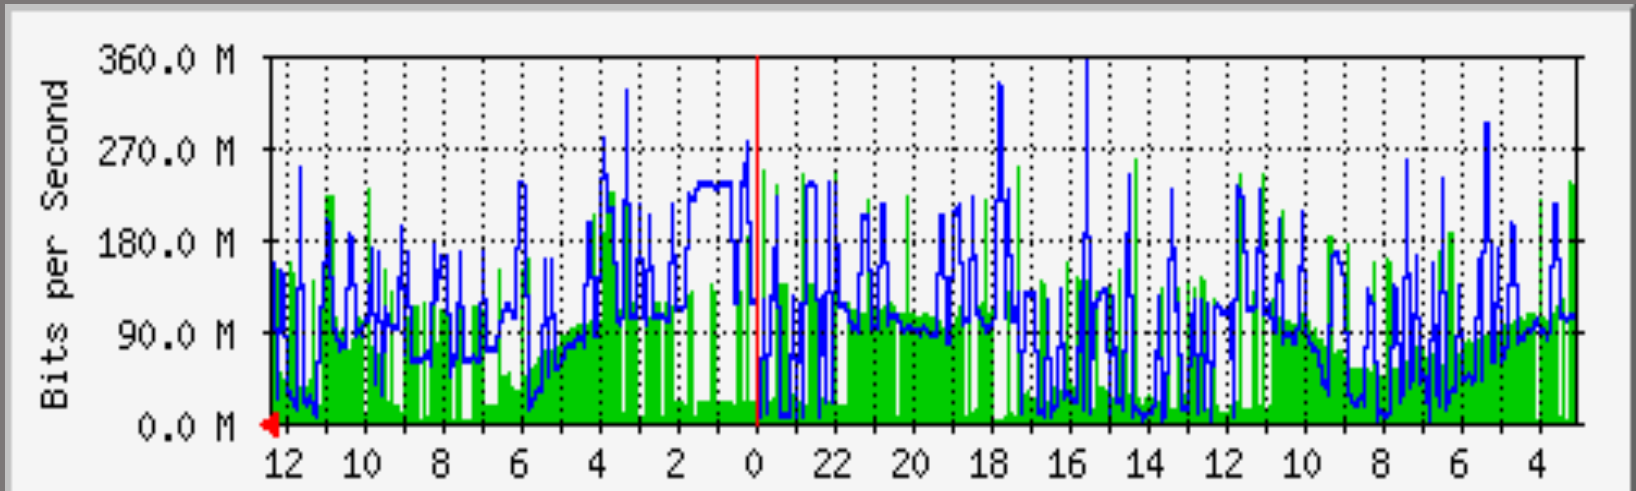

Caida
monitoring

SIP
Interconnect
ion among
IPTSPs

Tools

RIPE Atlas
Anchor

PRESENT TRAFFIC (August 02, 2015)

	Max	Average	Current
In	5098.4 Mb/s (50.1%)	3556.7 Mb/s (34.6%)	4798.9 Mb/s (46.0%)
Out	4996.2 Mb/s (49.3%)	3525.5 Mb/s (34.3%)	4662.6 Mb/s (45.6%)

PAST TRAFFIC (May 15, 2015)

	Max	Average	Current
In	5008.4 Mb/s (50.1%)	3456.7 Mb/s (34.6%)	4598.9 Mb/s (46.0%)
Out	4926.2 Mb/s (49.3%)	3425.5 Mb/s (34.3%)	4562.6 Mb/s (45.6%)

PAST TRAFFIC (July 23, 2014)

	Max	Average	Current
In	3312.8 Mb/s (33.1%)	2179.9 Mb/s (21.8%)	2785.9 Mb/s (27.9%)
Out	3177.2 Mb/s (31.8%)	2116.8 Mb/s (21.2%)	2739.6 Mb/s (27.4%)

PAST TRAFFIC (July 16, 2012)

BDIX TRAFFIC GROWTH OVER THE YEARS

A vertical bar on the left side of the slide, composed of several colored segments: a thin black bar at the top, followed by a thin white bar, a thin grey bar, a thin olive green bar, and a thick red bar at the bottom.