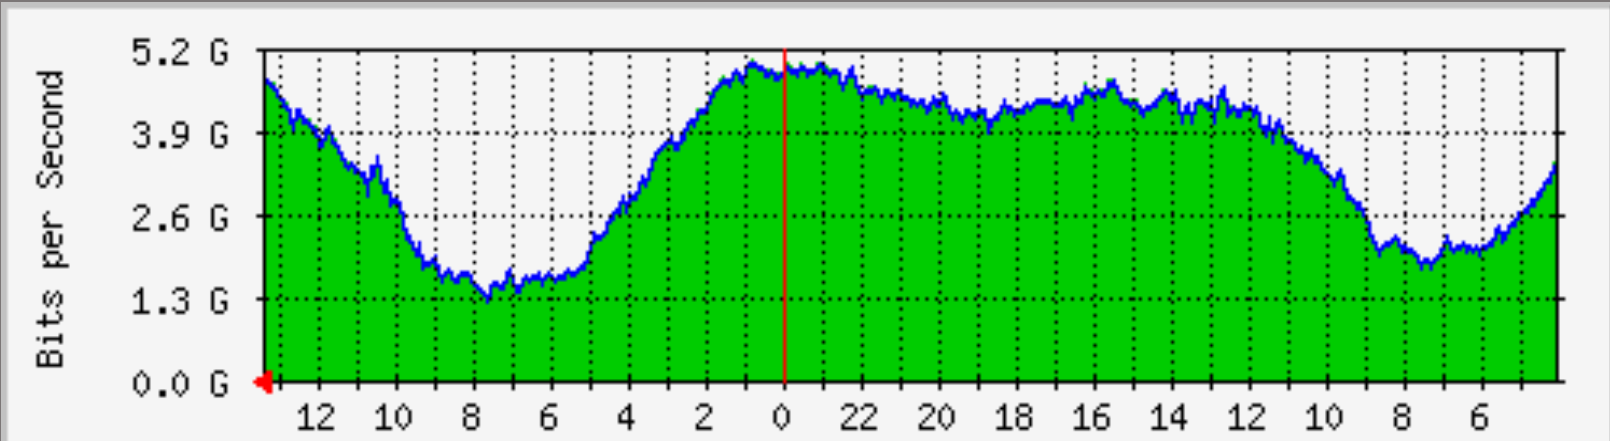

Caida
monitoring

SIP
Interconnect
ion among
IPTSPs

Tools

RIPE Atlas
Anchor

PRESENT TRAFFIC (August 02, 2015)

	Max	Average	Current
In	5098.4 Mb/s (50.1%)	3556.7 Mb/s (34.6%)	4798.9 Mb/s (46.0%)
Out	4996.2 Mb/s (49.3%)	3525.5 Mb/s (34.3%)	4662.6 Mb/s (45.6%)

PAST TRAFFIC (May 15, 2015)

	Max	Average	Current
In	5008.4 Mb/s (50.1%)	3456.7 Mb/s (34.6%)	4598.9 Mb/s (46.0%)
Out	4926.2 Mb/s (49.3%)	3425.5 Mb/s (34.3%)	4562.6 Mb/s (45.6%)

PAST TRAFFIC (July 23, 2014)

	Max	Average	Current
In	3312.8 Mb/s (33.1%)	2179.9 Mb/s (21.8%)	2785.9 Mb/s (27.9%)
Out	3177.2 Mb/s (31.8%)	2116.8 Mb/s (21.2%)	2739.6 Mb/s (27.4%)

PAST TRAFFIC (July 16, 2012)

BDIX TRAFFIC GROWTH OVER THE YEARS

A vertical bar on the left side of the slide, composed of several colored segments: a thin black bar at the top, followed by a thin white bar, a thin grey bar, a thin olive green bar, and a thick red bar at the bottom.