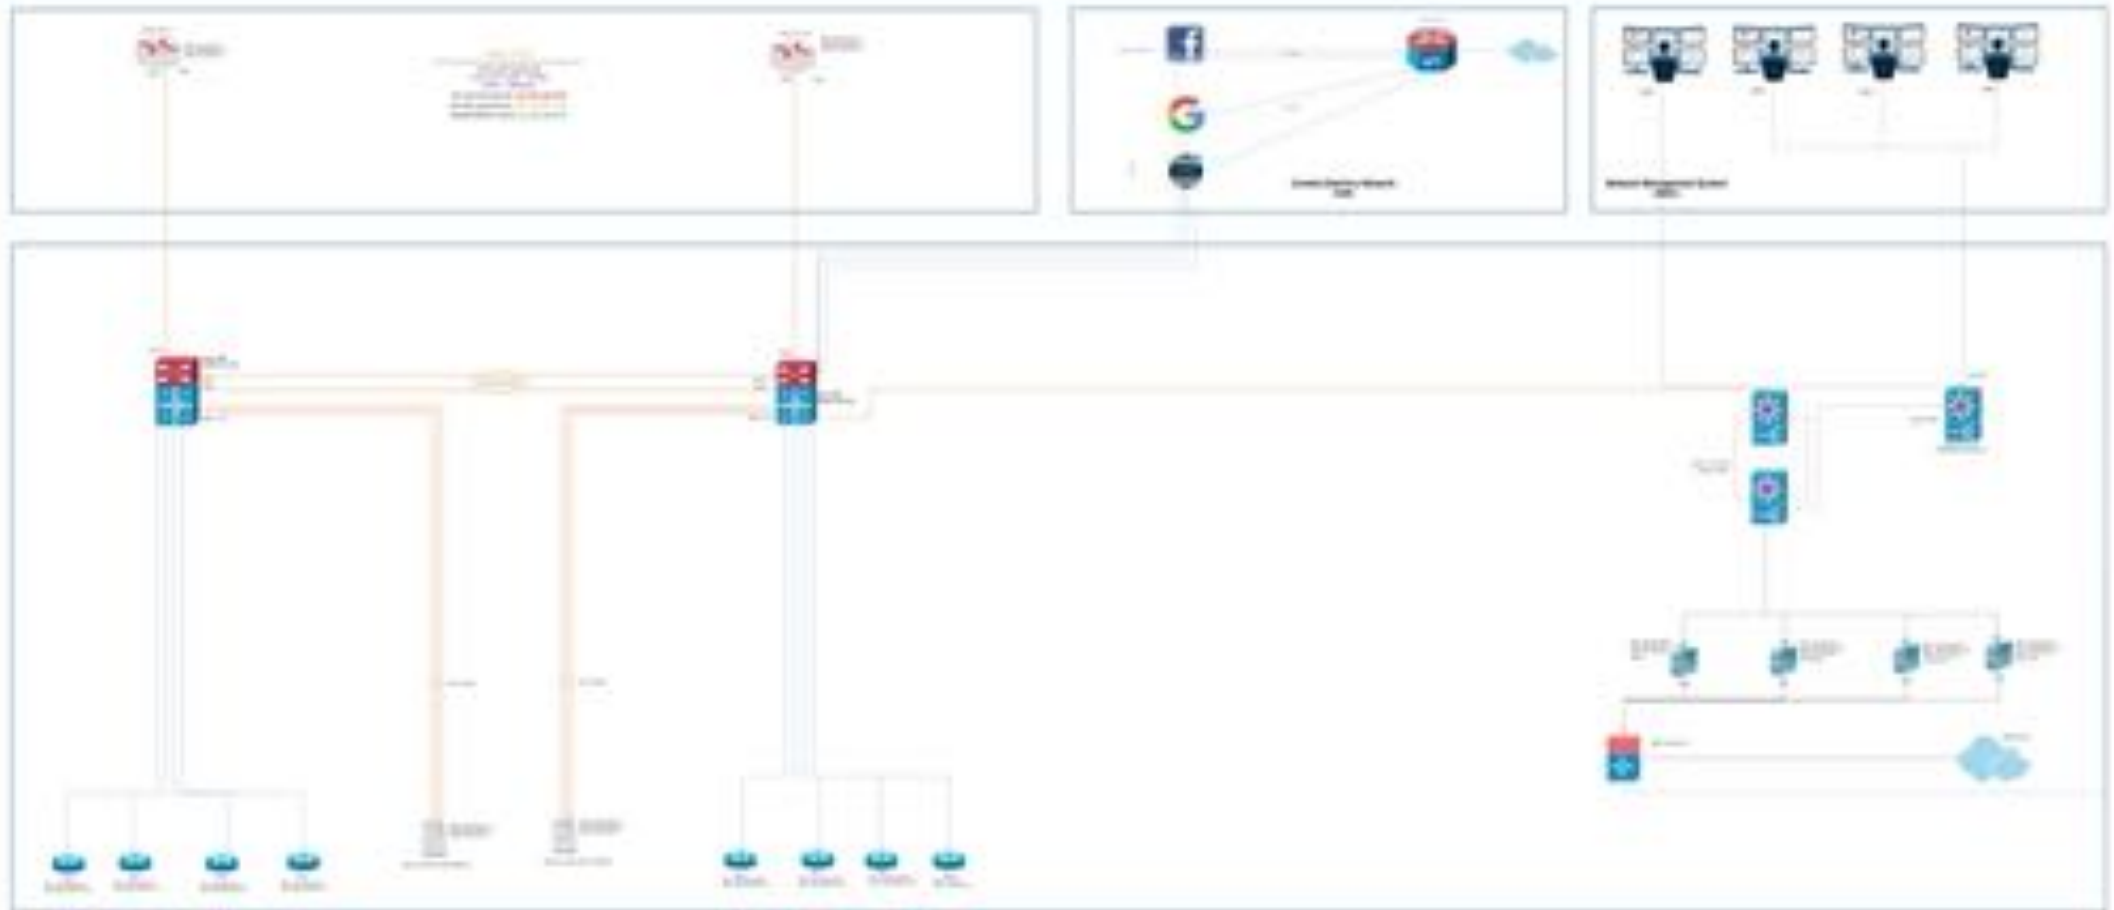

Google Traffic Flow:

Ministry of Communication a... Monitoring > Network > Current traffic

Switch networks

Asset egress ▾ 2 days ▾

Filter by type, location, or ASN

Type	ASN	Name	Location	Capacity	Asset egress
00C	137245	mincomaf-kbl1 (NIXA-AF-KBL1)	Kabul, Afghanistan	3.60 Gbps	76.88 Mbps

NIXA Infrastructure

National Internet Exchange of
Afghanistan

Legend

HOW TO CONNECT

- ❖ Internet Service Provider (ISP) need to bring their **link to connect NIXA**.
 - ❖ NIXA Infrastructure has the capability to provide **1Gig, 10Gig and 100 Gig** interfaces.
 - ❖ Currently all connections are **free** of charge
 - ❖ NIXA team provides **24/7** technical support to all ISPs
- 

FUTURE VISION FOR (NIXA)

- ❖ Connect all Internet service providers (ISPs) including
- ❖ Connect CDNs (cache of Netflix, Akamai, etc.)
- ❖ Establishing regional IXPs in other parts of the country, its planned that we will have 3 more regional IXPs
- ❖ Connectivity with International Internet Exchange Points (Asympto) which will be done in 2021
- ❖ Looking Glass URL <http://103.132.98.99/lg/>
- ❖ NIXA Website URL <https://nixa.af/>
- ❖ PeeringDB URL <https://www.peeringdb.com/ix/2245>