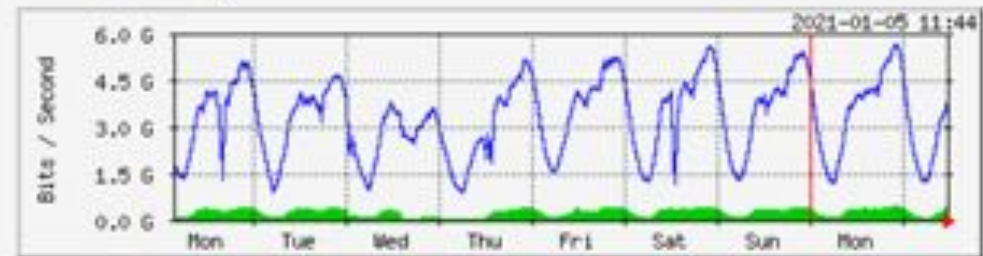

Sherafzal Yousifzai

Current status of National Internet Exchange of Afghanistan (NIXA)

- ❖ NIXA is exchanging **6.0 Gbps** aggregated traffic
- ❖ Currently 23 ISPs are peering with NIXA including Mobile Network Operators (**MNOs**) Afghan Wireless Communication Company (**AWCC**), **Etisalat AF**, **Roshan**, **MTN** and **Afghan Telecom (AFTEL)**
- ❖ As per the NetFlow analysis most of the traffic exchanging within Afghanistan is Facebook and YouTube which is going outside of the country, **NIXA is a centralize** location where we can put caches for FNA & GGC
- ❖ Most of the traffic exchanging NIXA is **local service** which are hosted under Afghanistan National Datacenter (ANDC)
- ❖ During COVID-19 Pandemic NIXA infrastructure was used for (**HELMS**) Higher Education Learning Management System

Week Graph

Direction	Max	Average	Current
In	458.505 Mbits	230.935 Mbits	319.121 Mbits
Out	5.733 Gbits	3.264 Gbits	3.728 Gbits

Year Graph

Direction	Max	Average	Current
In	993.660 Mbits	118.638 Mbits	319.121 Mbits
Out	5.989 Gbits	2.047 Gbits	3.728 Gbits